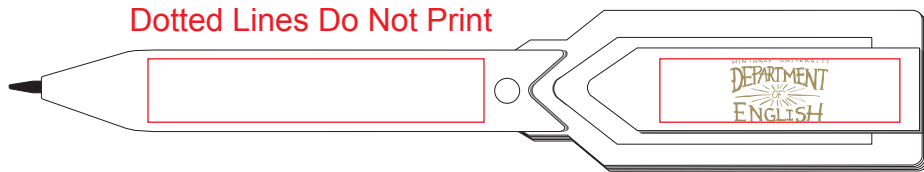

Customer Service E-mail: service@garrettspecialties.com

Order#: 126154

Product: Spearhead Pen Bookmark Paper Clip - Black

Item #: 1280-104713

Imprint Method: Screen Print on the Clip - Metallic Gold 871

NOTE: Small details in the art might fill in

Actual Size of Imprint
Dotted Lines Do Not Print

Option 1 (Original)

Option 2

Winthrop University name was moved in Option 2
to allow for it to be printed larger than in the original artwork

Image Not To Size
For Reference Only