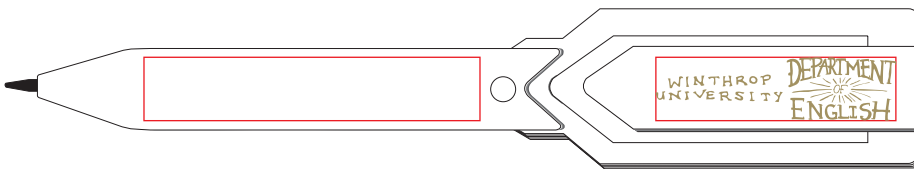

Customer Service E-mail: service@garrettspecialties.com

Order#: 126154

Product: Spearhead Pen Bookmark Paper Clip - Black

Item #: 1280-104713

Imprint Method: Screen Print on the Clip - Metallic Gold 871

NOTE: Small details in the art might fill in

Actual Size of Imprint
Dotted Lines Do Not Print

Option 1 (Original)

Option 2

Winthrop University name was moved in Option 2
to allow for it to be printed larger than in the original artwork

Image Not To Size
For Reference Only