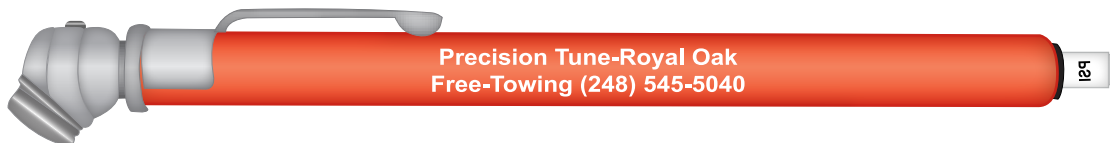

Customer Service E-mail: service@garrettspecialties.com

Order#: 126085

Product: Quick View Tire Gauge - Red

Item #: 1008-307184

Imprint Method: Screen Print on the Side - White

200%

**Precision Tune-Royal Oak
Free-Towing (248) 545-5040**