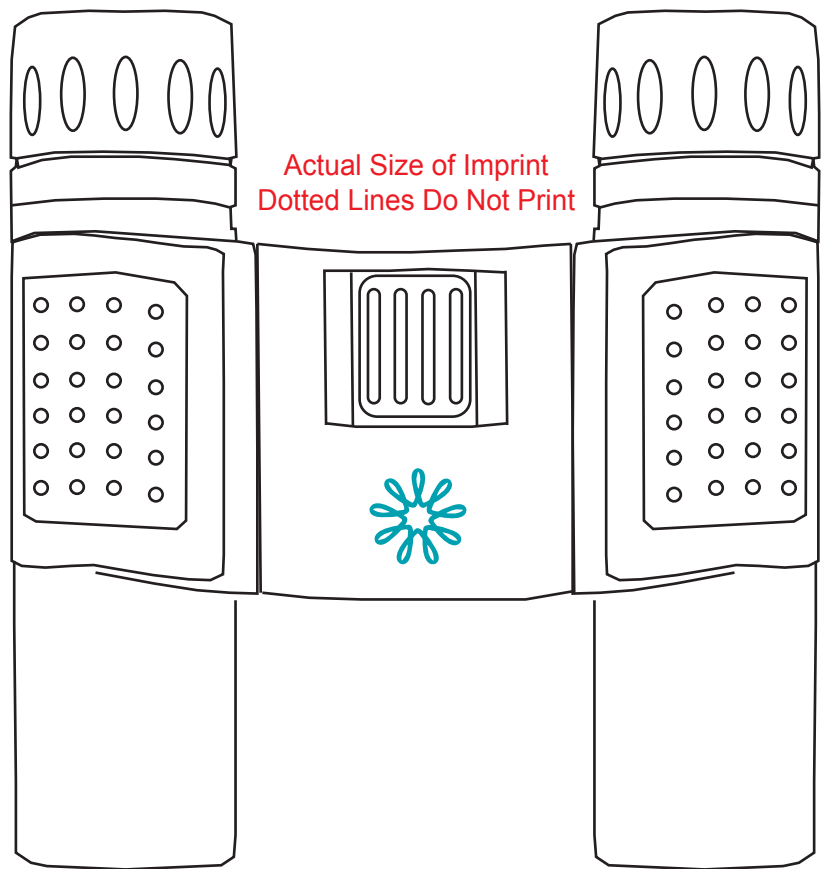

**Order#:** 126060

**Product:** High Quality Binocular - 10 x 25

**Item #:** 1032-100100

**Imprint Method:** Screen print on the Front & Case - Teal 320

Enlarged for Clarity

**\*\*\*IMPORTANT INFORMATION\*\*\* (PLEASE READ)**