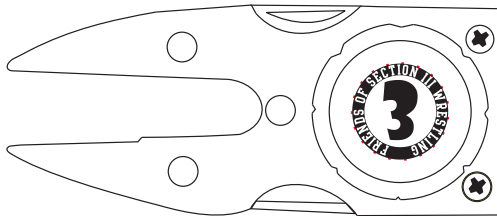

2 Split Rock Drive Suite 11, Cherry Hill, NJ 08003

Telephone: 1-856 424-4818 or 1-800 320-1510

Fax: 1-856 424-5269

Hours of Operation: 9:00 - 5:30 pm Eastern, M - F

Customer Service E-mail: service@garrettspecialties.com

Order#: 125946

Product: The Golf Pro - Black

Item #: 1205-311323

Imprint Method: Laser Engraved on the Front (On Ball Marker)

Note from the manufacturer:

Note: Small reversed out copy in the circle will fill in and not be legible on option 1.

Option 1 - Original