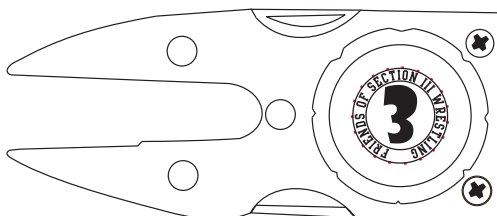

Option 2 - Suggested

IMPORTANT INFORMATION (PLEASE READ)

Please proof carefully for spelling errors, omissions, and layout accuracy. It is your responsibility to correct any errors. Garrett Specialties assumes no responsibility for errors after a proof has been authorized to print. Please note changes or revisions to your proof from your original instructions may cause revision in your ship date. Delays in paper proof approval also may require a change in your schedule ship dates. Occasionally, some fax machines may distort the image. Please pay close attention to numbers.

It is imperative that you view your e-proof and submit your approval and/or changes promptly to maintain your anticipated delivery date.

Please keep in mind that this virtual proof is not a printed sample of your artwork on our product. The size and placement of the artwork may vary from this proof when actually printed on the product. Carefully review the attached proof for verification of copy & layout.

Due to inherent technical differences in color monitors, the imprint colors and product colors depicted in the attached proof will not resemble those in the final product. We make every effort to match requested custom colors, but cannot guarantee a 100% exact match. Imprints are applied using pad or screen inks. These inks are hand mixed as close as possible to the requested color but may vary 2 to 4 shades. For this reason an exact PMS match cannot be guaranteed.

Your order is ON HOLD until we receive an approval from you in reference to your artwork.