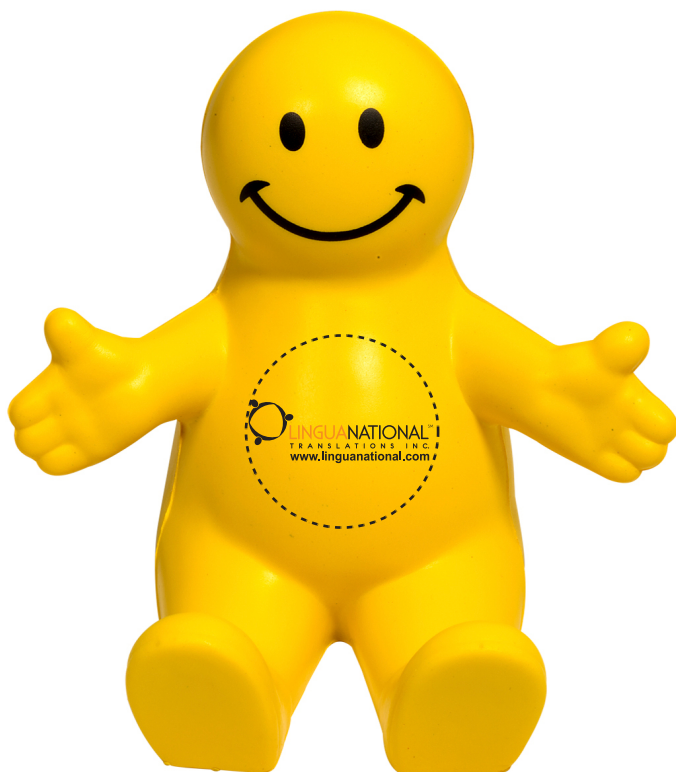

2 Split Rock Drive Suite 11, Cherry Hill, NJ 08003
Telephone: 1-856 424-4818 or 1-800 320-1510
Fax: 1-856 424-5269
Hours of Operation: 9:00 - 5:30 pm Eastern, M - F
Customer Service E-mail: service@garrettspecialties.com

REVISED

Order#: 125917
Product: Smiley Guy Mobile Device Holder - Yellow
Item #: 1097-307240
Imprint Method: Pad Print Across Belly - Black, Orange 021

Note from the manufacturer:

**"TRANSLATIONS INC." will not be legible.
Please see suggested layout.**

PLEASE SELECT THE ONE THAT YOU APPROVE

☐ **REQUESTED**

☐ **SUGGESTED**

**"Translations" text scaled up
in size for better imprint.**

IMPORTANT INFORMATION (PLEASE READ)

Please proof carefully for spelling errors, omissions, and layout accuracy. It is your responsibility to correct any errors. Garrett Specialties assumes no responsibility for errors after a proof has been authorized to print. Please note changes or revisions to your proof from your original instructions may cause revision in your ship date. Delays in paper proof approval also may require a change in your schedule ship dates. Occasionally, some fax machines may distort the image. Please pay close attention to numbers.

It is imperative that you view your e-proof and submit your approval and/or changes promptly to maintain your anticipated delivery date.

Please keep in mind that this virtual proof is not a printed sample of your artwork on our product. The size and placement of the artwork may vary from this proof when actually printed on the product. Carefully review the attached proof for verification of copy & layout.

Due to inherent technical differences in color monitors, the imprint colors and product colors depicted in the attached proof will not resemble those in the final product. We make every effort to match requested custom colors, but cannot guarantee a 100% exact match. Imprints are applied using pad or screen inks. These inks are hand mixed as close as possible to the requested color but may vary 2 to 4 shades. For this reason an exact PMS match cannot be guaranteed.

Your order is ON HOLD until we receive an approval from you in reference to your artwork.