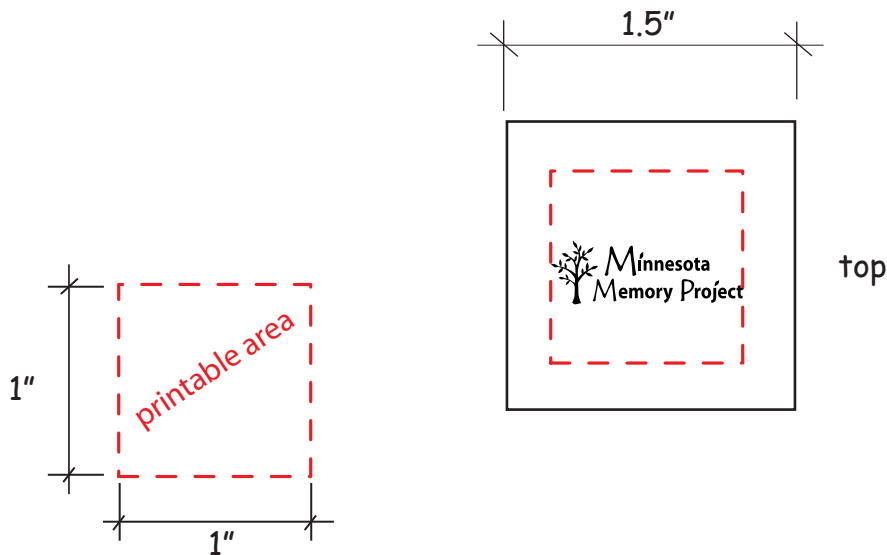

**Order#:** 125830

**Product:** Mind Teaser Puzzles

**Item #:** 1364-308133

**Imprint Method:** Screen Print on the Side - Black

**\*\*\*IMPORTANT INFORMATION\*\*\* (PLEASE READ)**

Please proof carefully for spelling errors, omissions, and layout accuracy. It is your responsibility to correct any errors. Garrett Specialties assumes no responsibility for errors after a proof has been authorized to print. Please note changes or revisions to your proof from your original instructions may cause revision in your ship date. Delays in paper proof approval also may require a change in your schedule ship dates. Occasionally, some fax machines may distort the image. Please pay close attention to numbers.