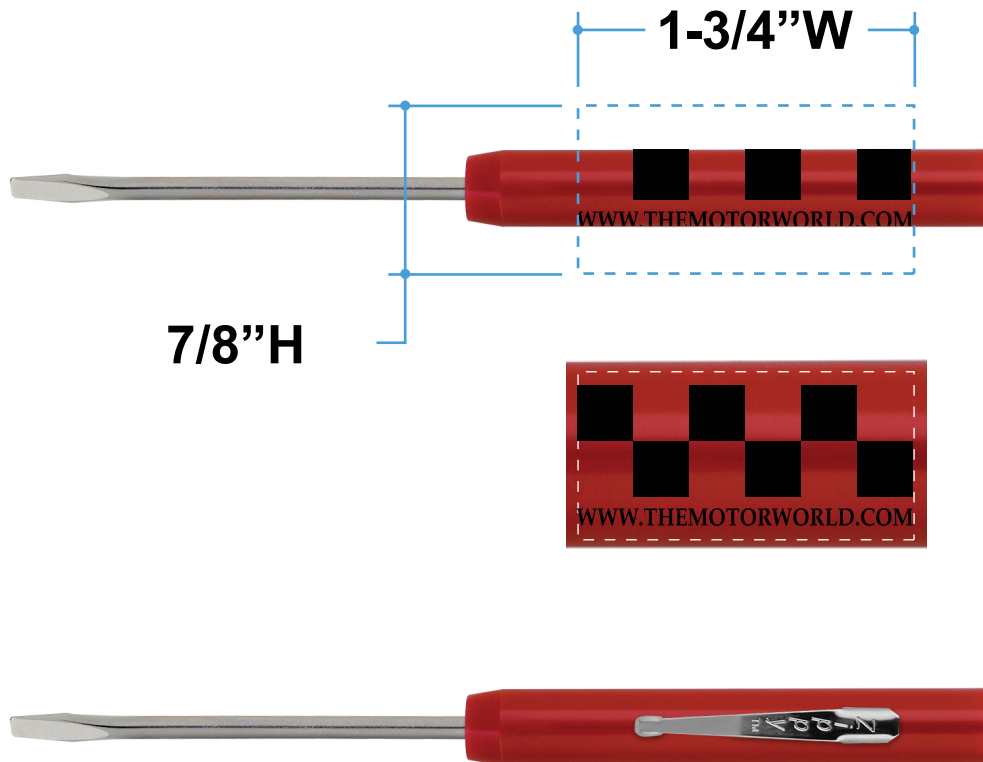

**Order#:** 125786

**Product:** Zippy Screwdriver Flat Blade - Red

**Item #:** 1215-104430

**Imprint Method:** Screen Print on the Handle - Black

**\*\*\*IMPORTANT INFORMATION\*\*\* (PLEASE READ)**

Please proof carefully for spelling errors, omissions, and layout accuracy. It is your responsibility to correct any errors. Garrett Specialties assumes no responsibility for errors after a proof has been authorized to print. Please note changes or revisions to your proof from your original instructions may cause revision in your ship date. Delays in paper proof approval also may require a change in your schedule ship dates. Occasionally, some fax machines may distort the image. Please pay close attention to numbers.