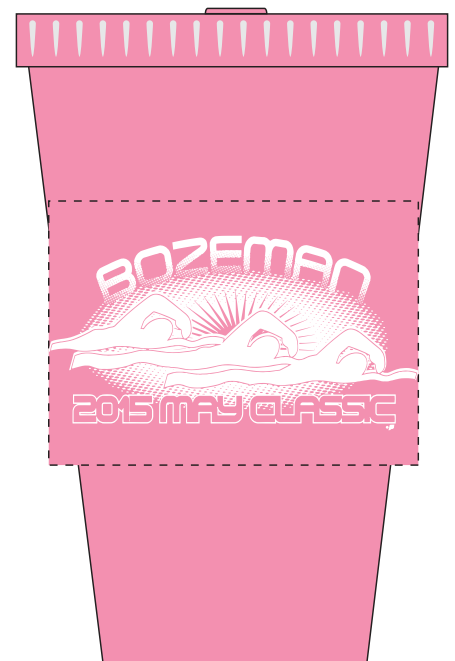

GARRETT SPECIALTIES

a promotional product company

eProof

2 Split Rock Drive Suite 11, Cherry Hill, NJ 08003

Telephone: 1-856 424-4818 or 1-800 320-1510

Fax: 1-856 424-5269

Hours of Operation: 9:00 - 5:30 pm Eastern, M - F

Customer Service E-mail: service@garrettspecialties.com

Order#: 125732

Product: Glacier Double Wall Acrylic Tumbler - Blue, Green, and Pink

Item #: 1206-303817

Imprint Method: Screen Print on the One Side - White

55% of Actual size

180 PCS

100 PCS

50 PCS

IMPORTANT INFORMATION (PLEASE READ)

Please proof carefully for spelling errors, omissions, and layout accuracy. It is your responsibility to correct any errors. Garrett Specialties assumes no responsibility for errors after a proof has been authorized to print. Please note changes or revisions to your proof from your original instructions may cause revision in your ship date. Delays in paper proof approval also may require a change in your schedule ship dates. Occasionally, some fax machines may distort the image. Please pay close attention to numbers.

It is imperative that you view your e-proof and submit your approval and/or changes promptly to maintain your anticipated delivery date.

Please keep in mind that this virtual proof is not a printed sample of your artwork on our product. The size and placement of the artwork may vary from this proof when actually printed on the product. Carefully review the attached proof for verification of copy & layout.

Due to inherent technical differences in color monitors, the imprint colors and product colors depicted in the attached proof will not resemble those in the final product. We make every effort to match requested custom colors, but cannot guarantee a 100% exact match. Imprints are applied using pad or screen inks. These inks are hand mixed as close as possible to the requested color but may vary 2 to 4 shades. For this reason an exact PMS match cannot be guaranteed.

Your order is ON HOLD until we receive an approval from you in reference to your artwork.