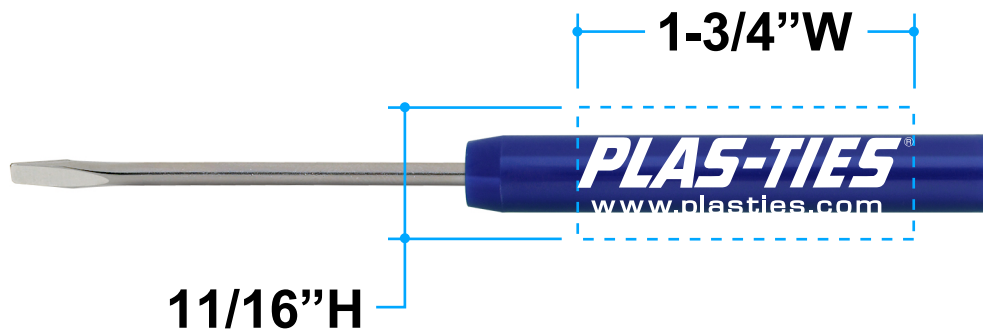

Customer Service E-mail: service@garrettspecialties.com

Order#: 125522

Product: Corn Plastic Flathead Screwdriver - Blue

Item #: 1215-301453

Imprint Method: Screen Print on the Handle - White

IMPORTANT INFORMATION (PLEASE READ)