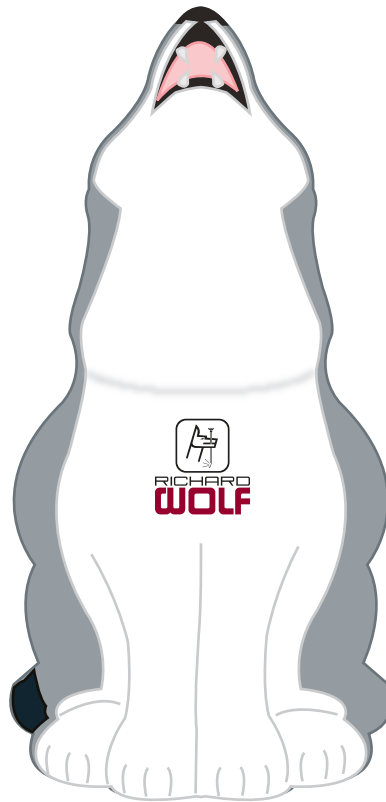

Order#: 125511

Product: Gray Wolf Stress Ball

Item #: 1008-304768

Imprint Method: Pad Print on the Neck/Chest - Black, Burgundy 202

PLEASE NOTE: THE SMALL DETAILS AND SPACINGS IN THE STAFF-LIKE OBJECT IN THE WOLF'S MOUTH MAY FILL IN AND BLEED WHEN PRINTED, DUE TO THE SMALL IMPRINT SIZE. PLEASE ADVISE.

OPTION 1-Original

ACTUAL SIZE

Gray Wolf
Chest

200%

OPTION 2-Suggested

ACTUAL SIZE

Gray Wolf
Chest

200%