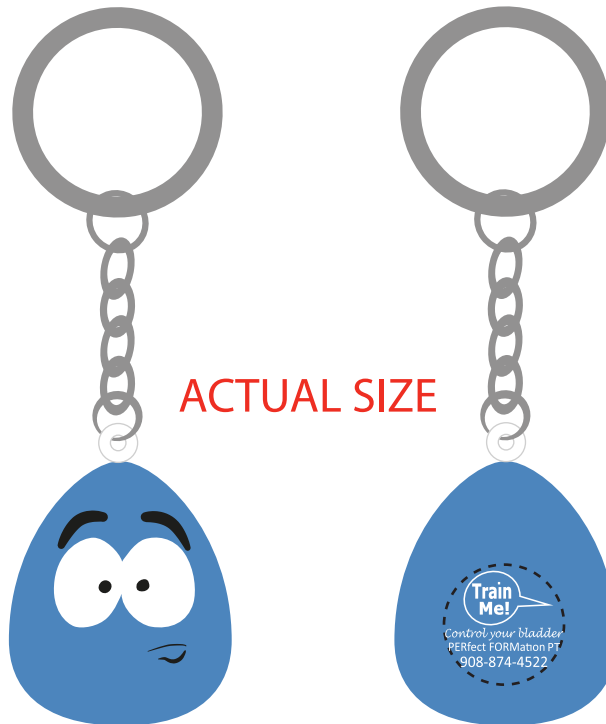

Customer Service E-mail: service@garrettspecialties.com

Order#: 125452

Product: Mood Maniac Key Chain - Stressed

Item #: 1008-310639

Imprint Method: Screen Print on the Back - White

Mood Maniac Key Chain

Mood Maniac Key Chain

REVISED 2

ACTUAL SIZE

200%

Control your bladder
PERfect FORMAtion PT
908-874-4522

*****IMPORTANT INFORMATION*** (PLEASE READ)**

Please proof carefully for spelling errors, omissions, and layout accuracy. It is your responsibility to correct any errors. Garrett Specialties assumes no responsibility for errors after a proof has been authorized to print. Please note changes or revisions to your proof from your original instructions may cause revision in your ship date. Delays in paper proof approval also may require a change in your schedule ship dates. Occasionally, some fax machines may distort the image. Please pay close attention to numbers.