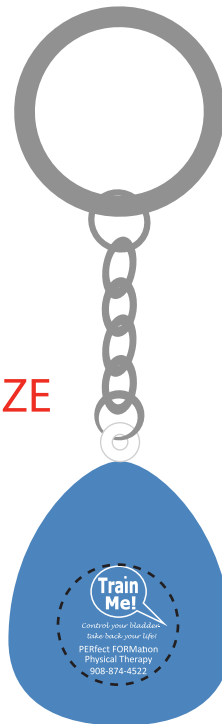

Customer Service E-mail: service@garrettspecialties.com

Order#: 125452

Product: Mood Maniac Key Chain - Stressed

Item #: 1008-310639

Imprint Method: Screen Print on the Back - White

Mood Maniac Key Chain

Mood Maniac Key Chain

REVISED

ACTUAL SIZE

200%

*Control your bladder
take back your life!*
PERfect FORMation
Physical Therapy
908-874-4522

*****IMPORTANT INFORMATION*** (PLEASE READ)**

Please proof carefully for spelling errors, omissions, and layout accuracy. It is your responsibility to correct any errors. Garrett Specialties assumes no responsibility for errors after a proof has been authorized to print. Please note changes or revisions to your proof from your original instructions may cause revision in your ship date. Delays in paper proof approval also may require a change in your schedule ship dates. Occasionally, some fax machines may distort the image. Please pay close attention to numbers.