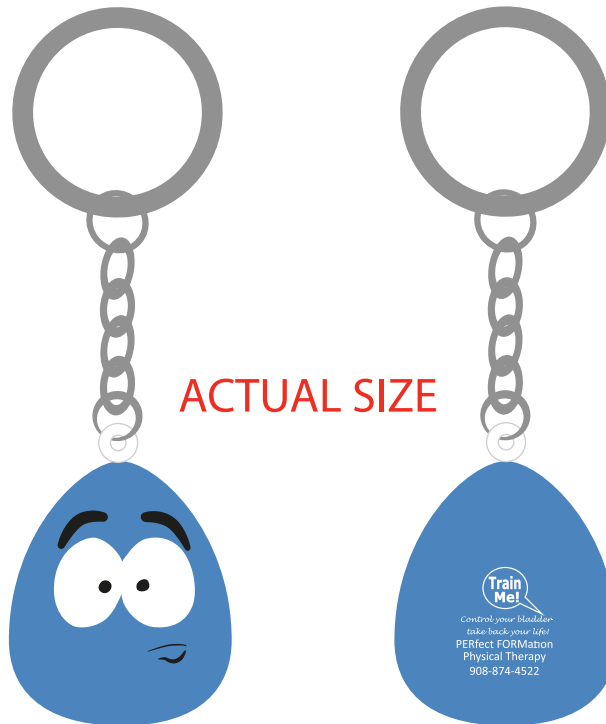

Customer Service E-mail: service@garrettspecialties.com

Order#: 125452

Product: Mood Maniac Key Chain - Stressed

Item #: 1008-310639

Imprint Method: Screen Print on the Back - White

Mood Maniac Key Chain

Mood Maniac Key Chain

200%

*Control your bladder
take back your life!*
PERfect FORMation
Physical Therapy
908-874-4522

*****IMPORTANT INFORMATION*** (PLEASE READ)**

Please proof carefully for spelling errors, omissions, and layout accuracy. It is your responsibility to correct any errors. Garrett Specialties assumes no responsibility for errors after a proof has been authorized to print. Please note changes or revisions to your proof from your original instructions may cause revision in your ship date. Delays in paper proof approval also may require a change in your schedule ship dates. Occasionally, some fax machines may distort the image. Please pay close attention to numbers.