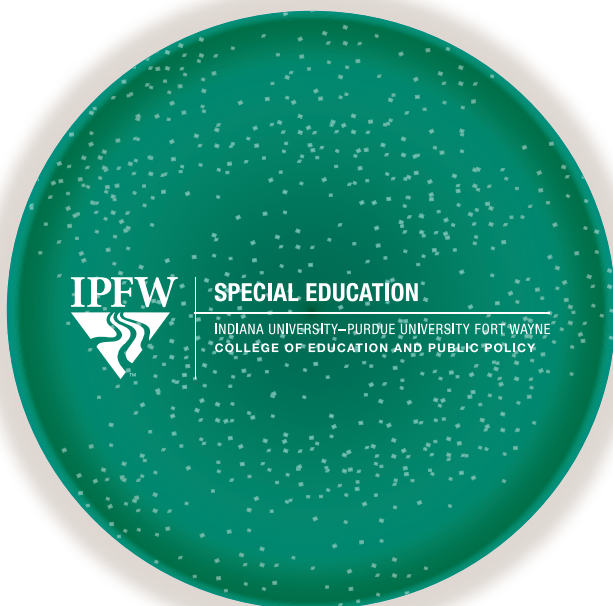

Customer Service E-mail: service@garrettspecialties.com

Order#: 125414

Product: Cosmic Gel Coaster - Green

Item #: 1008-304547

Imprint Method: Pad Print on the First Side - White

Please see notes with concerns about the original art that were sent from the manufacturer.

OPTION 1-ORIGINAL

PLEASE NOTE: ALL OF THE TEXT UNDER "SPECIAL EDUCATION" MAY FILL IN AND BLEED WHEN PRINTED, DUE TO THE SMALL IMPRINT SIZE. I STRONGLY SUGGEST USING OPTION 2. PLEASE ADVISE.

ACTUAL SIZE

Cosmic Gel Coaster
Green