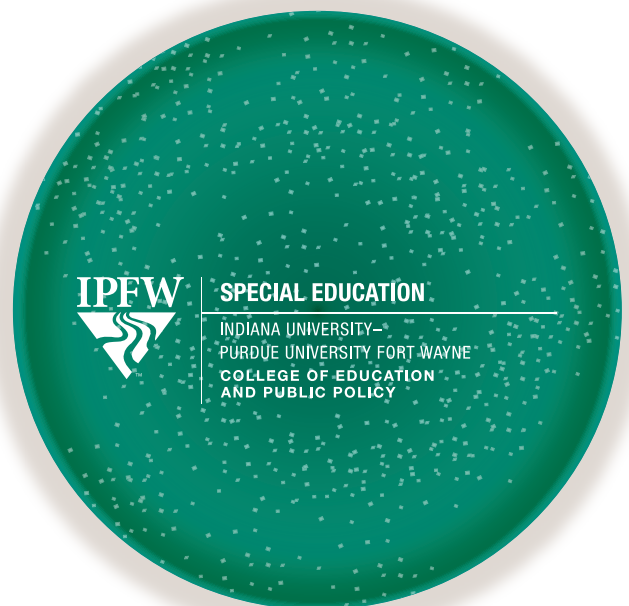

OPTION 2-SUGGESTED

ACTUAL SIZE

Cosmic Gel Coaster
Green

IMPORTANT INFORMATION (PLEASE READ)

Please proof carefully for spelling errors, omissions, and layout accuracy. It is your responsibility to correct any errors. Garrett Specialties assumes no responsibility for errors after a proof has been authorized to print. Please note changes or revisions to your proof from your original instructions may cause revision in your ship date. Delays in paper proof approval also may require a change in your schedule ship dates. Occasionally, some fax machines may distort the image. Please pay close attention to numbers.

It is imperative that you view your e-proof and submit your approval and/or changes promptly to maintain your anticipated delivery date.

Please keep in mind that this virtual proof is not a printed sample of your artwork on our product. The size and placement of the artwork may vary from this proof when actually printed on the product. Carefully review the attached proof for verification of copy & layout.

Due to inherent technical differences in color monitors, the imprint colors and product colors depicted in the attached proof will not resemble those in the final product. We make every effort to match requested custom colors, but cannot guarantee a 100% exact match. Imprints are applied using pad or screen inks. These inks are hand mixed as close as possible to the requested color but may vary 2 to 4 shades. For this reason an exact PMS match cannot be guaranteed.

Your order is ON HOLD until we receive an approval from you in reference to your artwork.