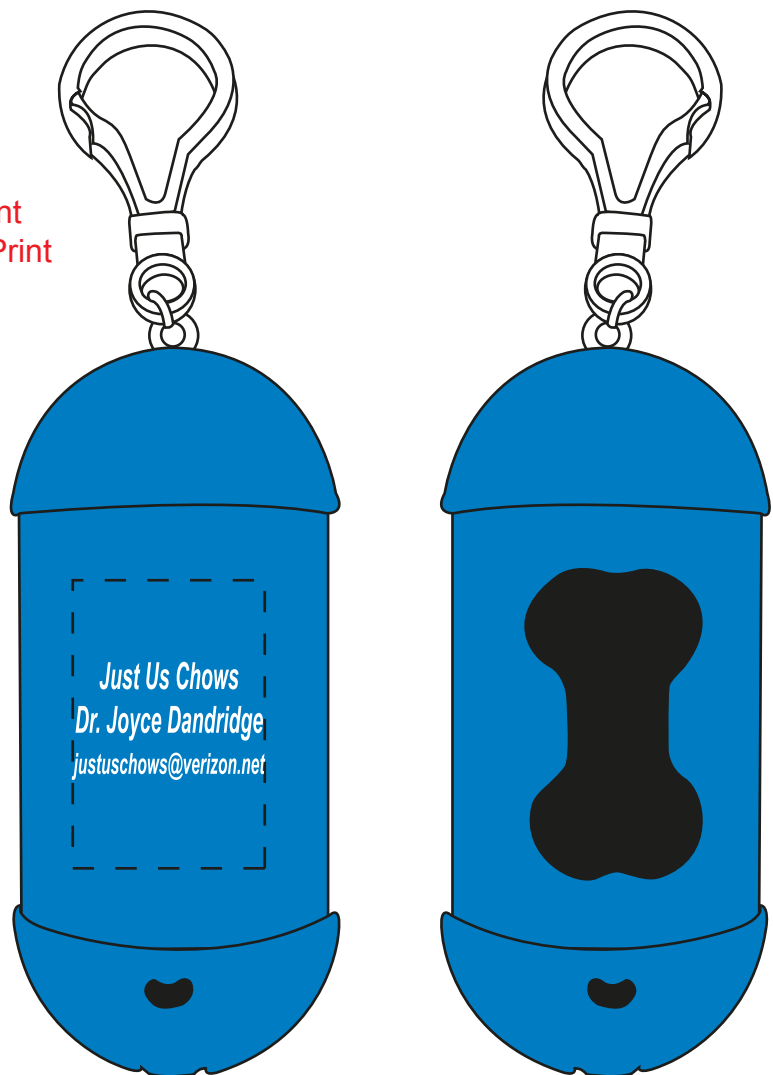

CAREFULLY REVIEW THE ARTWORK ATTACHED.

Order#: 125393

Product: Fido Waste Bag Caddy

Item #: 1008-307263

Imprint Method: Screen Print on the Front - White

1" x 1-1/2"

Actual Size of Imprint
Dotted Lines Do Not Print