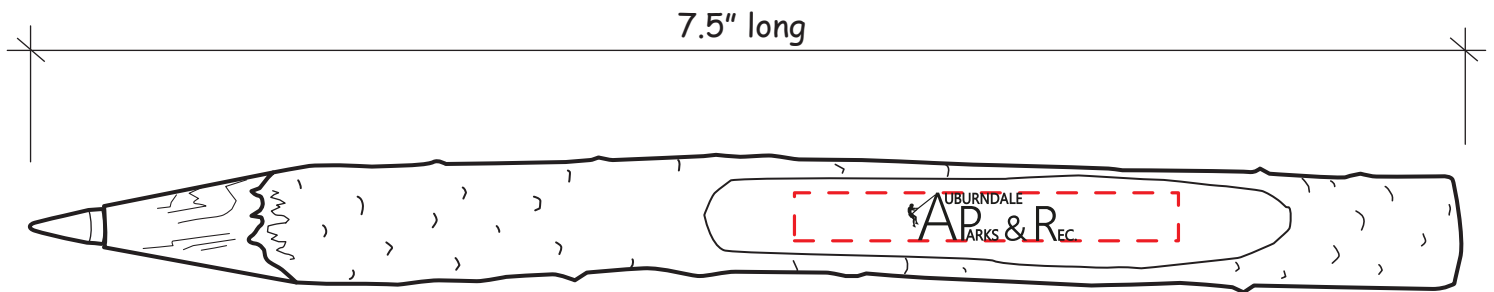

Customer Service E-mail: service@garrettspecialties.com

Order#: 125375

Product: Wooden Twig Pen with Bark

Item #: 1364-308095

Imprint Method: Screen Print on the Barrel - Black

NOTE: Small text may be hard to read.

Actual Size of Imprint
Dotted Lines Do Not Print

Enlarged for Clarity

*****IMPORTANT INFORMATION*** (PLEASE READ)**

Please proof carefully for spelling errors, omissions, and layout accuracy. It is your responsibility to correct any errors. Garrett Specialties assumes no responsibility for errors after a proof has been authorized to print. Please note changes or revisions to your proof from your original instructions may cause revision in your ship date. Delays in paper proof approval also may require a change in your schedule ship dates. Occasionally, some fax machines may distort the image. Please pay close attention to numbers.