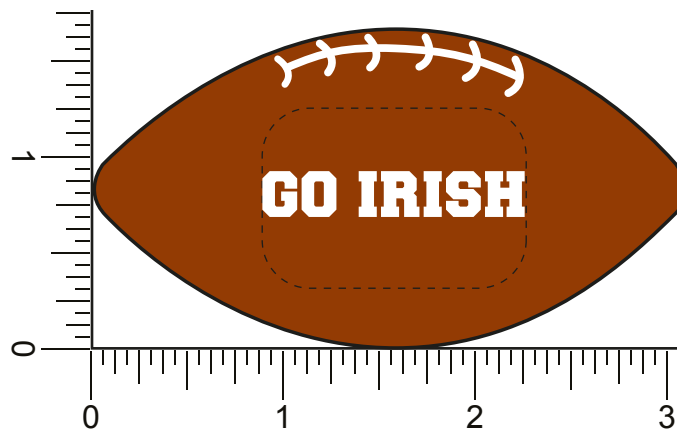

CAREFULLY REVIEW THE ARTWORK ATTACHED.

Order#: 124071

Product: Stress Football

Item #: 1116-302704

Imprint Method: Pad Print on the Side One - White

PAGE 2 OF 2

Template Shown at 100%
Border Does Not Print
Imprint Area: 1 3/8" W x 15/16" H

NOTE: Artwork was sized to fit our imprint area. Industry standard allows 1/16" movement in any direction

TEXTURED SURFACE OF THE FOOTBALL CAN RESULT IN SOME BREAK-UP OF THE IMPRINT

IMPORTANT INFORMATION (PLEASE READ)