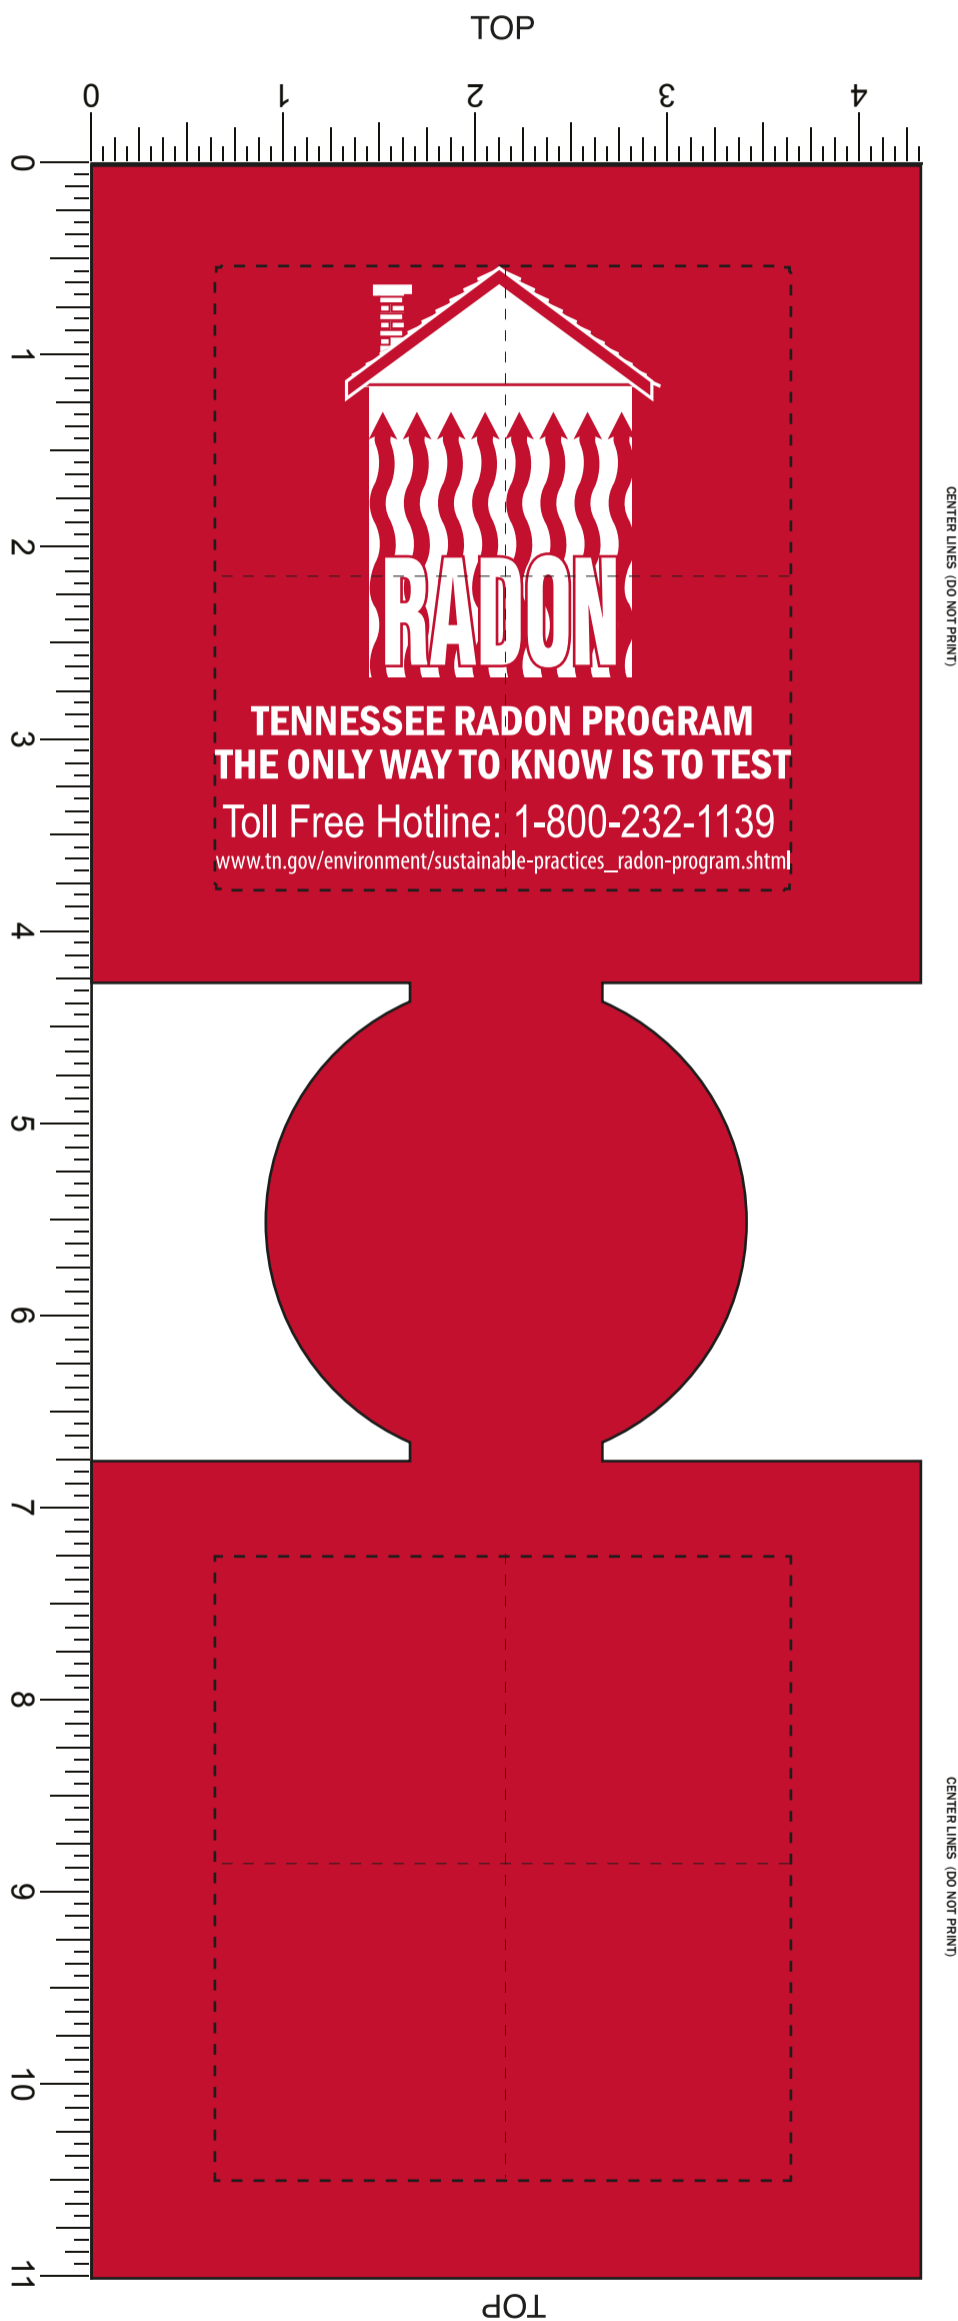

Order#: 123326

Product: Pocket Can Holder Coozie - Red

Item #: 1116-106841

Imprint Method: Screen Print on the Front - White

Template Shown at 88%
Border Does Not Print
Imprint Area:
3 1/4" W x 3" H / side

NOTE: Artwork was sized to fit our
imprint area. Industry standard allows
1/16" movement in any direction

*****IMPORTANT INFORMATION*** (PLEASE READ)**

Please proof carefully for spelling errors, omissions, and layout accuracy. It is your responsibility to correct any errors. Garrett Specialties assumes no responsibility for errors after a proof has been authorized to print. Please note changes or revisions to your proof from your original instructions may cause revision in your ship date. Delays in paper proof approval also may require a change in your schedule ship dates. Occasionally, some fax machines may distort the image. Please pay close attention to numbers.

Template Shown at 100%

Border Does Not Print

Product Size: 3 1/4" H x 4 1/4" W

Base Imprint Area: 5/8" H x 3 1/2" W

House Imprint Area: 2" H x 2 1/4" W

NOTE:

Small text may be hard to read.

NOTE: Artwork was sized to fit our imprint area. Industry standard allows 1/16" movement in any direction