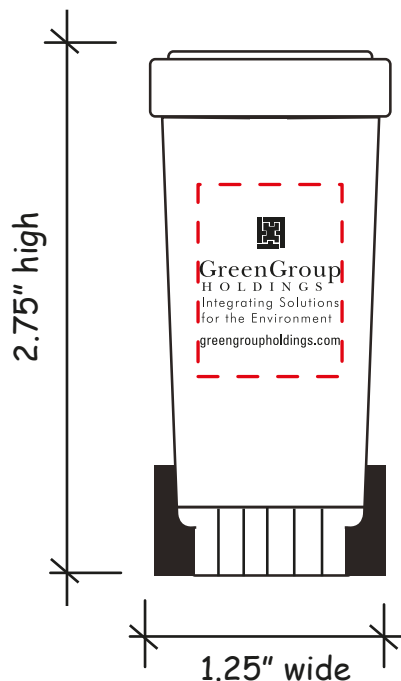

Order#: 123101

Product: Trash Can/ Recycling Bin Stress Reliever

Item #: 1364-308008

Imprint Method: Pad Print on the Front - Black

PAGE 2 OF 3

NOTE:
SMALL TEXT MAY FILL IN.
SMALL AREAS IN ART MAY FILL IN.