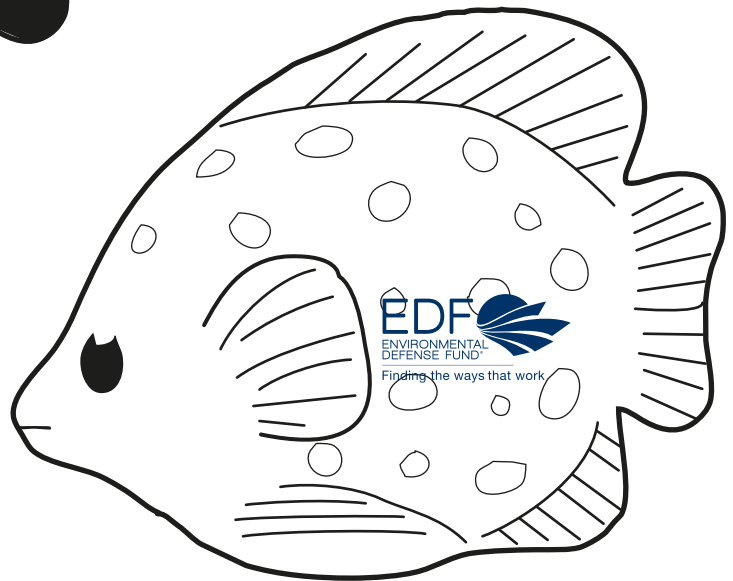

IMPORTANT INFORMATION (PLEASE READ)

Please proof carefully for spelling errors, omissions, and layout accuracy. It is your responsibility to correct any errors. Garrett Specialties assumes no responsibility for errors after a proof has been authorized to print. Please note changes or revisions to your proof from your original instructions may cause revision in your ship date. Delays in paper proof approval also may require a change in your schedule ship dates. Occasionally, some fax machines may distort the image. Please pay close attention to numbers.

It is imperative that you view your e-proof and submit your approval and/or changes promptly to maintain your anticipated delivery date.

Please keep in mind that this virtual proof is not a printed sample of your artwork on our product. The size and placement of the artwork may vary from this proof when actually printed on the product. Carefully review the attached proof for verification of copy & layout.

Due to inherent technical differences in color monitors, the imprint colors and product colors depicted in the attached proof will not resemble those in the final product. We make every effort to match requested custom colors, but cannot guarantee a 100% exact match. Imprints are applied using pad or screen inks. These inks are hand mixed as close as possible to the requested color but may vary 2 to 4 shades. For this reason an exact PMS match cannot be guaranteed.

Your order is ON HOLD until we receive an approval from you in reference to your artwork.