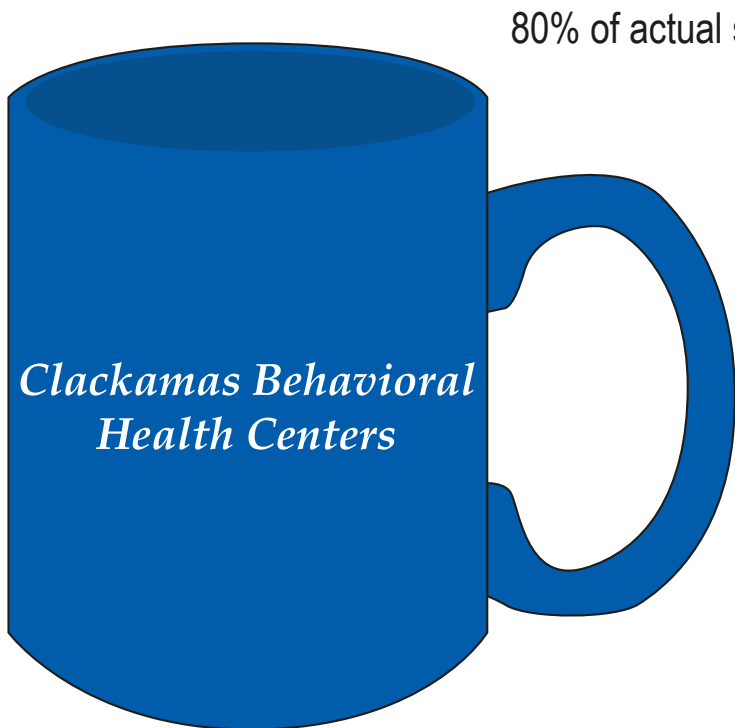

2 Split Rock Drive Suite 11, Cherry Hill, NJ 08003

Telephone: 1-856 424-4818 or 1-800 320-1510

Fax: 1-856 424-5269

Hours of Operation: 9:00 - 5:30 pm Eastern, M - F

Customer Service E-mail: service@garrettspecialties.com

Order#: 122260

Product: Sumatra 11 oz. Ceramic Mug - Navy

Item #: 1206-305965

Imprint Method: Screen Print on the Front - White

PLEASE INDICATE OPTION 1 OR 2
IN COMMENT BOX AREA WHEN APPROVING.

Actual Size of Imprint
Dotted Lines Do Not Print
3"W x 2 1/4"H

OPTION 1

OPTION 2

IMPORTANT INFORMATION (PLEASE READ)

Please proof carefully for spelling errors, omissions, and layout accuracy. It is your responsibility to correct any errors. Garrett Specialties assumes no responsibility for errors after a proof has been authorized to print. Please note changes or revisions to your proof from your original instructions may cause revision in your ship date. Delays in paper proof approval also may require a change in your schedule ship dates. Occasionally, some fax machines may distort the image. Please pay close attention to numbers.

It is imperative that you view your e-proof and submit your approval and/or changes promptly to maintain your anticipated delivery date.

Please keep in mind that this virtual proof is not a printed sample of your artwork on our product. The size and placement of the artwork may vary from this proof when actually printed on the product. Carefully review the attached proof for verification of copy & layout.

Due to inherent technical differences in color monitors, the imprint colors and product colors depicted in the attached proof will not resemble those in the final product. We make every effort to match requested custom colors, but cannot guarantee a 100% exact match. Imprints are applied using pad or screen inks. These inks are hand mixed as close as possible to the requested color but may vary 2 to 4 shades. For this reason an exact PMS match cannot be guaranteed.

Your order is ON HOLD until we receive an approval from you in reference to your artwork.