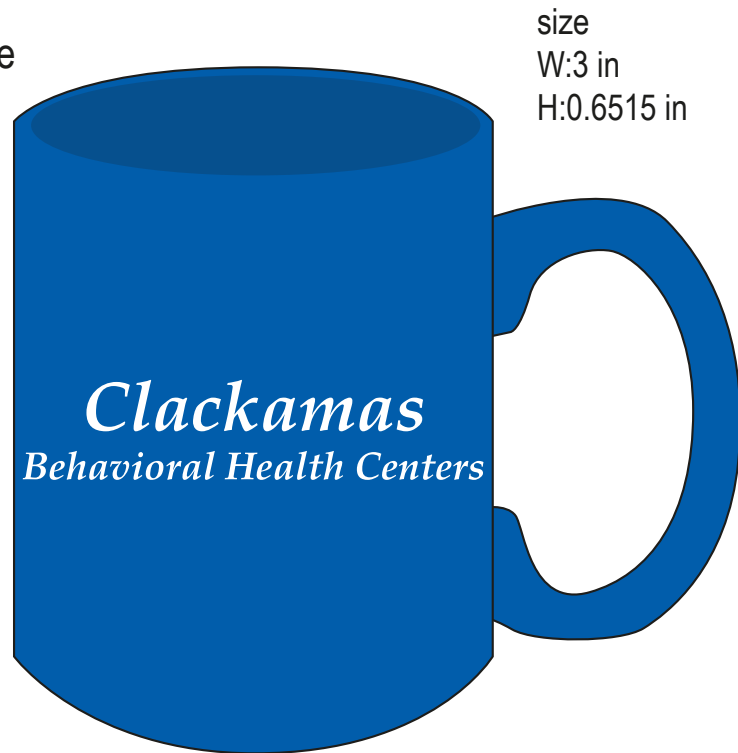

2 Split Rock Drive Suite 11, Cherry Hill, NJ 08003

Telephone: 1-856 424-4818 or 1-800 320-1510

Fax: 1-856 424-5269

Hours of Operation: 9:00 - 5:30 pm Eastern, M - F

Customer Service E-mail: service@garrettspecialties.com

Order#: 122260

Product: Sumatra 11 oz. Ceramic Mug - Navy

Item #: 1206-305965

Imprint Method: Screen Print on the Front - White

PLEASE INDICATE OPTION 1 OR 2
IN COMMENT BOX AREA WHEN APPROVING.

Actual Size of Imprint
Dotted Lines Do Not Print
3"W x 2 1/4"H

OPTION 1

OPTION 2

IMPORTANT INFORMATION (PLEASE READ)

Please proof carefully for spelling errors, omissions, and layout accuracy. It is your responsibility to correct any errors. Garrett Specialties assumes no responsibility for errors after a proof has been authorized to print. Please note changes or revisions to your proof from your original instructions may cause revision in your ship date. Delays in paper proof approval also may require a change in your schedule ship dates. Occasionally, some fax machines may distort the image. Please pay close attention to numbers.

It is imperative that you view your e-proof and submit your approval and/or changes promptly to maintain your anticipated delivery date.

Please keep in mind that this virtual proof is not a printed sample of your artwork on our product. The size and placement of the artwork may vary from this proof when actually printed on the product. Carefully review the attached proof for verification of copy & layout.

Due to inherent technical differences in color monitors, the imprint colors and product colors depicted in the attached proof will not resemble those in the final product. We make every effort to match requested custom colors, but cannot guarantee a 100% exact match. Imprints are applied using pad or screen inks. These inks are hand mixed as close as possible to the requested color but may vary 2 to 4 shades. For this reason an exact PMS match cannot be guaranteed.

Your order is ON HOLD until we receive an approval from you in reference to your artwork.