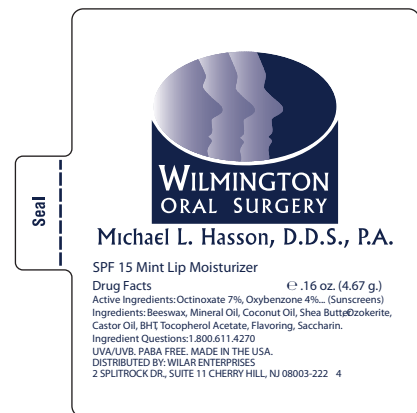

Actual Size of Imprint
Dotted Lines Do Not Print