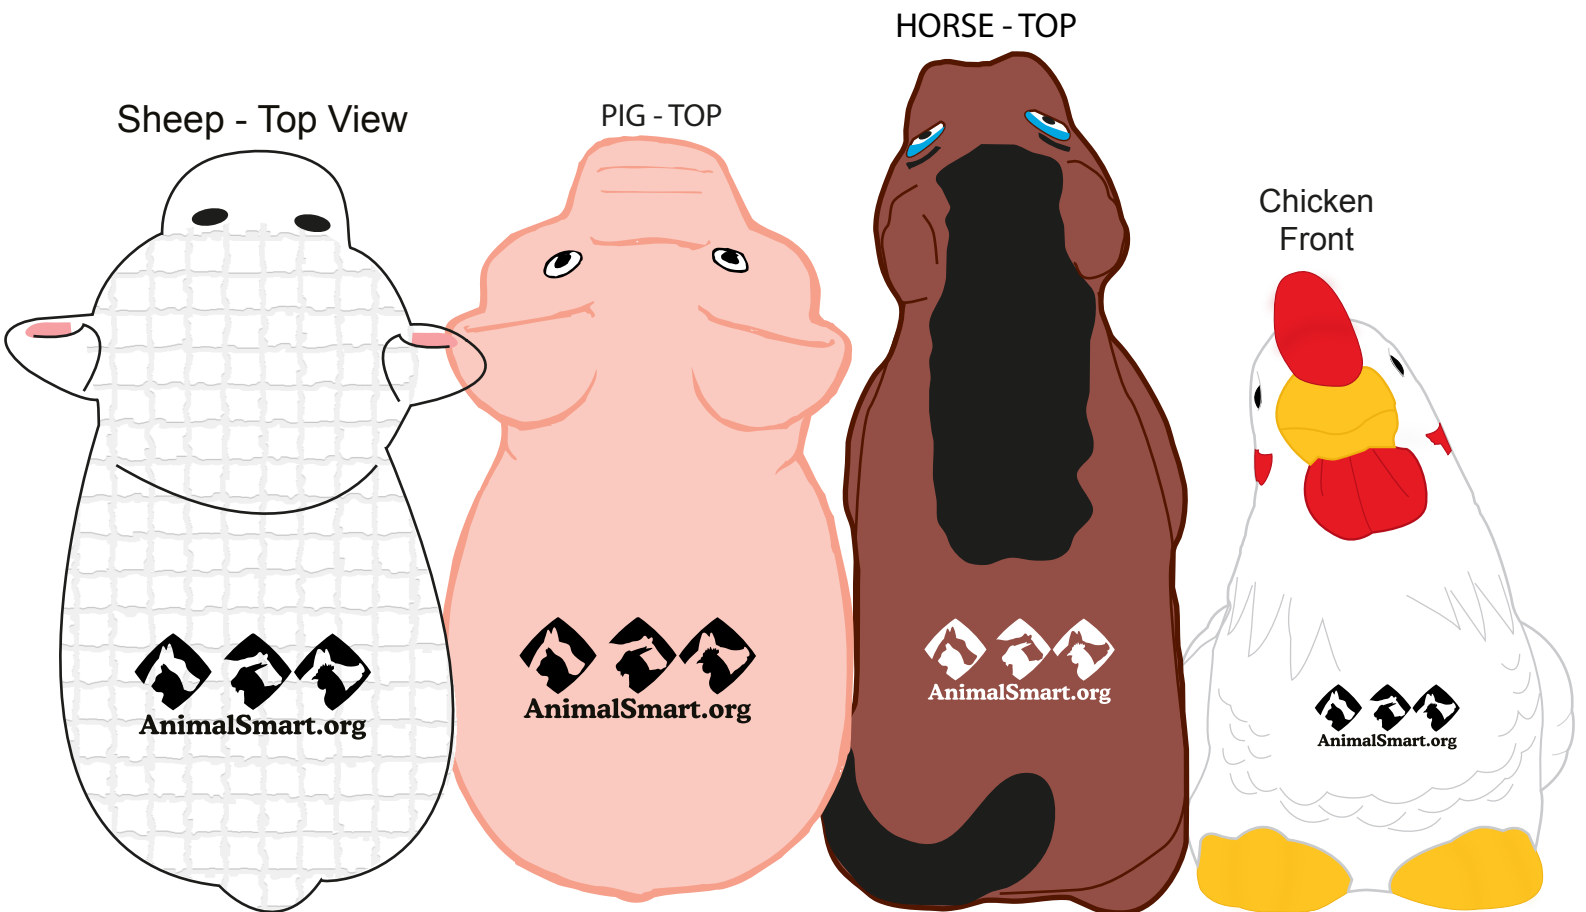

2 Split Rock Drive Suite 11, Cherry Hill, NJ 08003
Telephone: 1-856 424-4818 or 1-800 320-1510
Fax: 1-856 424-5269
Hours of Operation: 9:00 - 5:30 pm Eastern, M - F
Customer Service E-mail: service@garrettspecialties.com

Order#: 119280
Product: Chicken, Horse, Pig, Sheep Stress Ball
Item #: 1008-100795, 1008-100799, 1008-304777, 1008-100804
Imprint Method: Pad Print - Black, White - Horse

PLEASE VERIFY IF ALL ARTWORK IS CORRECT.

NOTE: SMALL AREAS IN TEXT MAY FILL IN.

ACTUAL SIZE

IMPORTANT INFORMATION (PLEASE READ)

Please proof carefully for spelling errors, omissions, and layout accuracy. It is your responsibility to correct any errors. Garrett Specialties assumes no responsibility for errors after a proof has been authorized to print. Please note changes or revisions to your proof from your original instructions may cause revision in your ship date. Delays in paper proof approval also may require a change in your schedule ship dates. Occasionally, some fax machines may distort the image. Please pay close attention to numbers.

It is imperative that you view your e-proof and submit your approval and/or changes promptly to maintain your anticipated delivery date.

Please keep in mind that this virtual proof is not a printed sample of your artwork on our product. The size and placement of the artwork may vary from this proof when actually printed on the product. Carefully review the attached proof for verification of copy & layout.

Due to inherent technical differences in color monitors, the imprint colors and product colors depicted in the attached proof will not resemble those in the final product. We make every effort to match requested custom colors, but cannot guarantee a 100% exact match. Imprints are applied using pad or screen inks. These inks are hand mixed as close as possible to the requested color but may vary 2 to 4 shades. For this reason an exact PMS match cannot be guaranteed.

Your order is ON HOLD until we receive an approval from you in reference to your artwork.