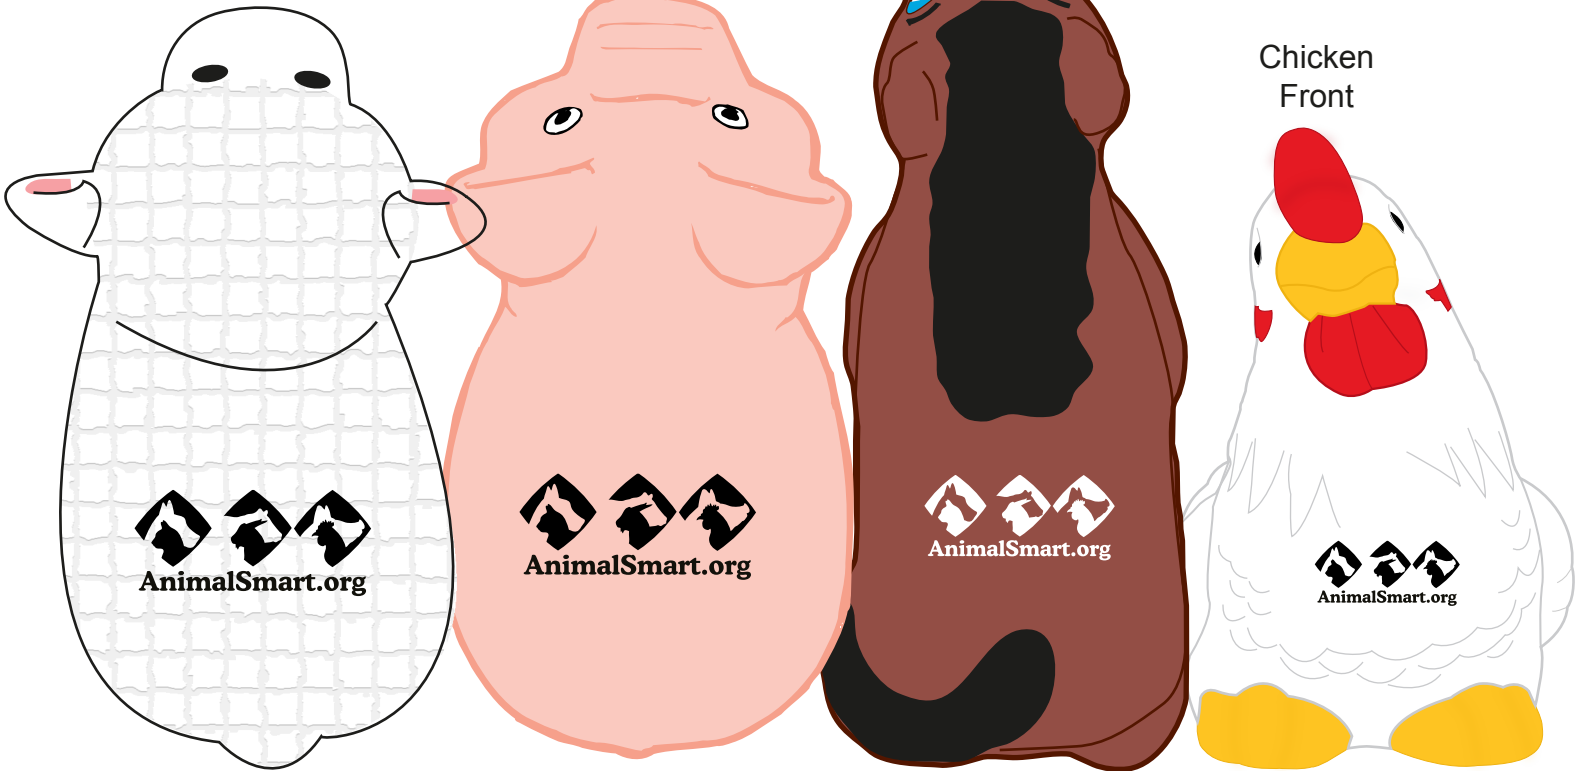

Order#: 119280

Product: Chicken, Horse, Pig, Sheep Stress Ball

Item #: 1008-100795, 1008-100799, 1008-304777, 1008-100804

Imprint Method: Pad Print - Black

*****PLEASE VERIFY IF ALL ARTWORK IS CORRECT.*****

*****PLEASE NOTE:**

THE BLACK IMPRINT COLOR WILL NOT POP OFF THE DARK BROWN HORSE ITEM COLOR. WE HIGHLY RECOMMEND USING WHITE. PLEASE ADVISE.***

PLEASE LET US KNOW IF YOU APPROVE OF A CHANGE TO WHITE IMPRINT.

HORSE - TOP

Sheep - Top View

PIG - TOP

Chicken Front

ACTUAL SIZE

*****IMPORTANT INFORMATION*** (PLEASE READ)**

Please proof carefully for spelling errors, omissions, and layout accuracy. It is your responsibility to correct any errors. Garrett Specialties assumes no responsibility for errors after a proof has been authorized to print. Please note changes or revisions to your proof from your original instructions may cause revision in your ship date. Delays in paper proof approval also may require a change in your schedule ship dates. Occasionally, some fax machines may distort the image. Please pay close attention to numbers.