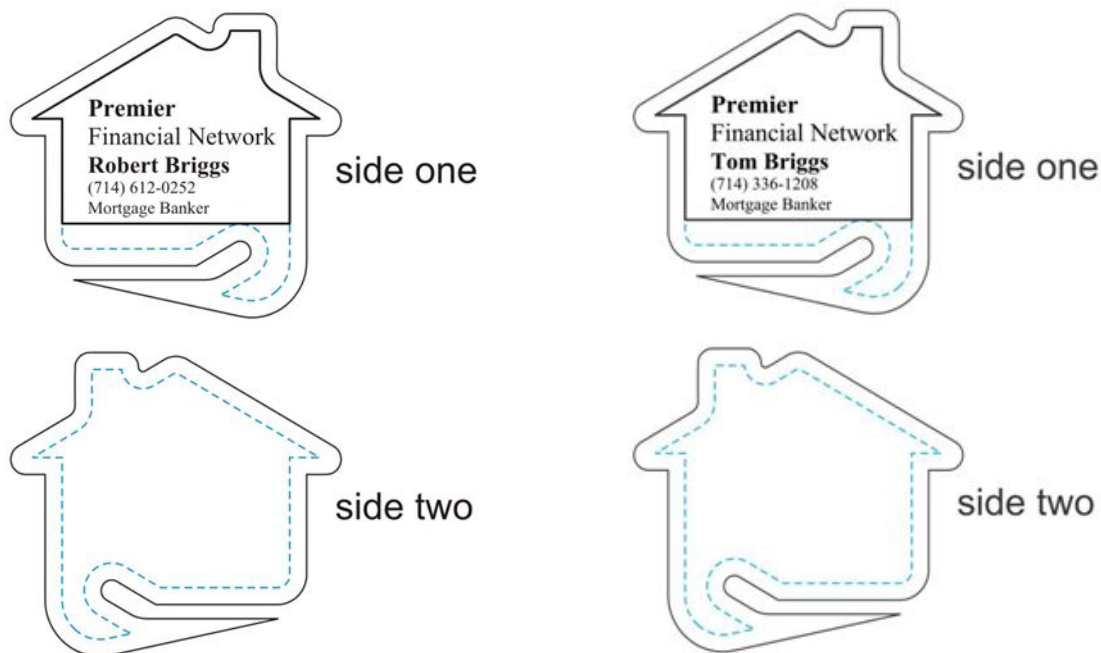

Order#: 116237  
Product: House Shape Letter Opener, Blue  
Item #: 1098-102941  
Imprint Method: Screen Print on the Front, white imprint

**Imprint Areas:**  
Front or Back: 1" H x 1 3/4" W

Image Not To Size  
For Reference Only