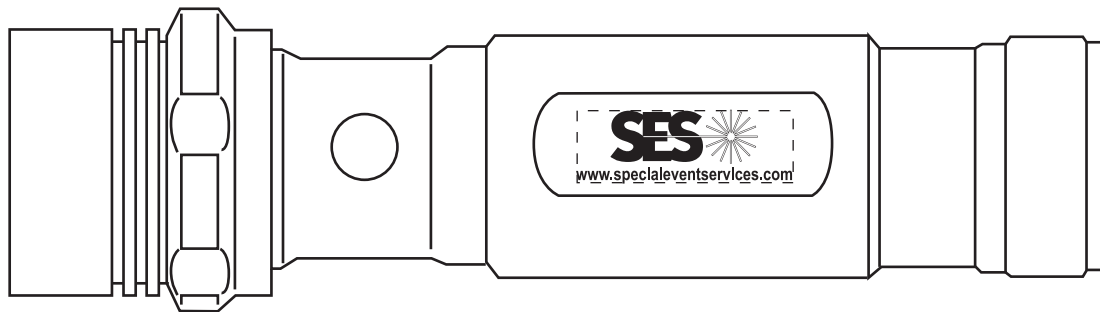

Customer Service E-mail: service@garrettspecialties.com

Order#: 115688

Product: Aluminum LED Flashlight - Blue

Item #: 1005-103894

Imprint Method: Laser Engrave

Actual Size

Dashed line represents ad area only, does not print.
The art will print in the color/s listed on this page.