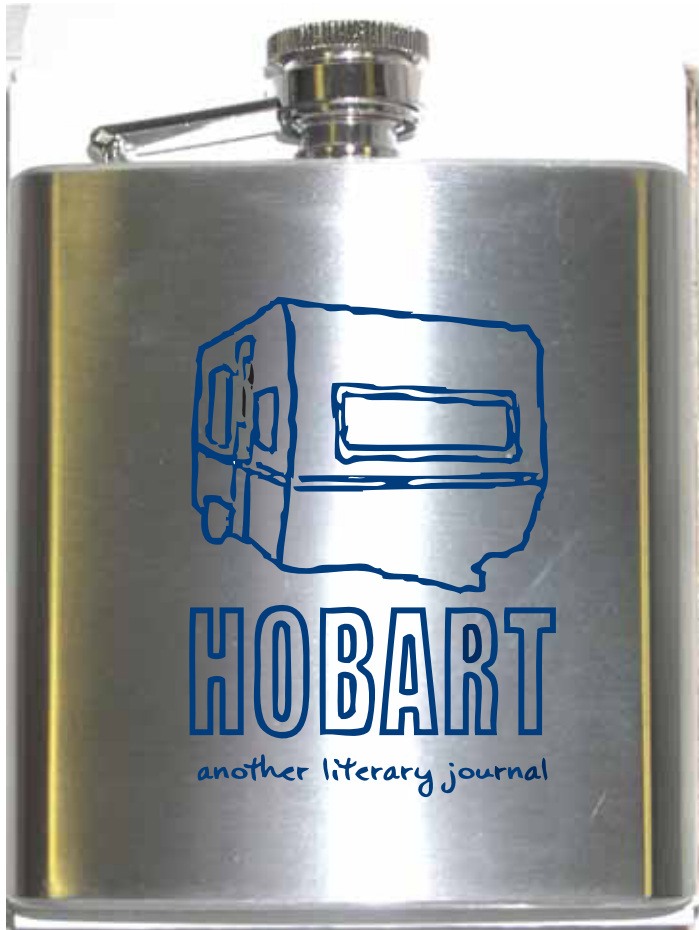

Order#: 115604

Product: Stainless Steel Flask

Item #: 1092-302217

**ACTUAL SIZE**

**Imprint Color(s): blue 281**

**\*\*\*IMPORTANT INFORMATION\*\*\* (PLEASE READ)**

Please proof carefully for spelling errors, omissions, and layout accuracy. It is your responsibility to correct any errors. Garrett Specialties assumes no responsibility for errors after a proof has been authorized to print. Please note changes or revisions to your proof from your original instructions may cause revision in your ship date. Delays in paper proof approval also may require a change in your schedule ship dates. Occasionally, some fax machines may distort the image. Please pay close attention to numbers.