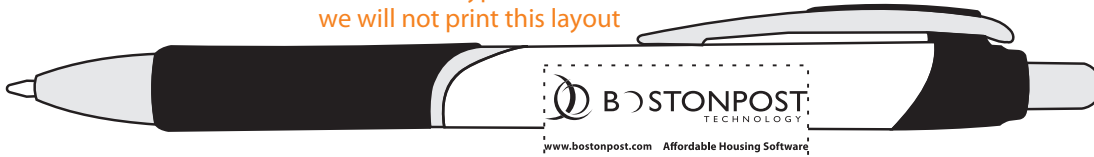

Cappuccino Retractable Pen

Order Number: 114851

Item Number: 1003-106358

Product Color: 500 blue, 500 pewter

Imprint Color: Silver 877

please note

art as submitted
much of the type is too small
we will not print this layout