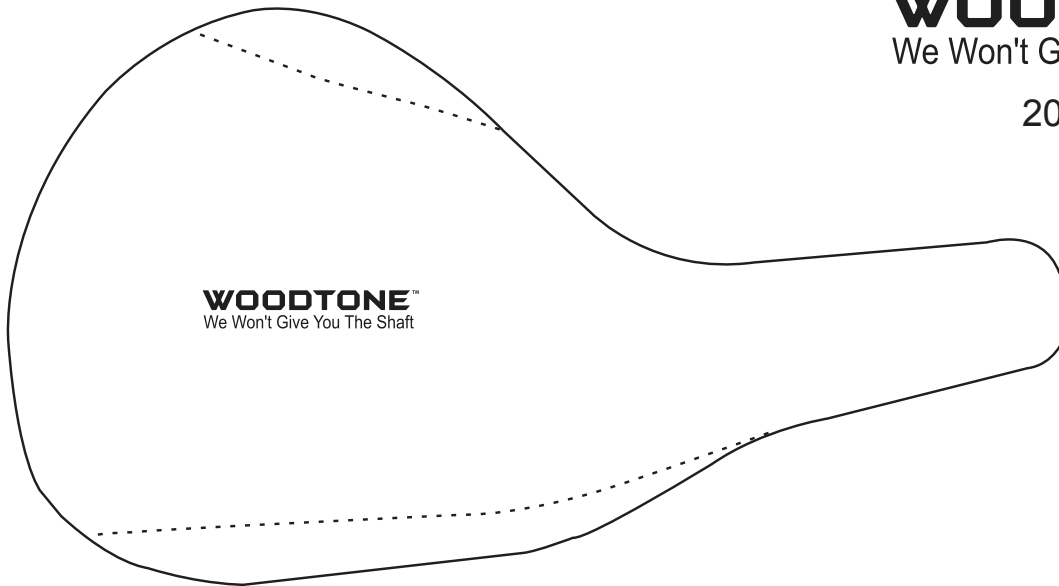

Golf Club Stress Ball

Order Number: 114587

Item Number: 1279-107354

Product Color:

Imprint Color: Cool Gray

WOODTONE™
We Won't Give You The Shaft

200% View

*****IMPORTANT INFORMATION*** (PLEASE READ)**