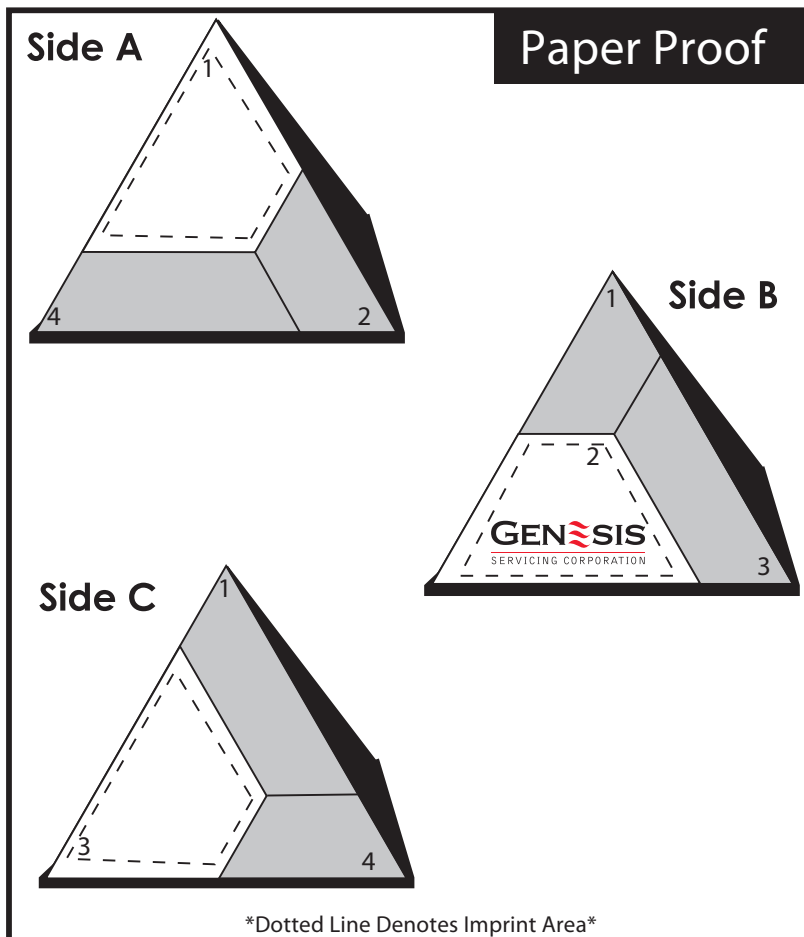

Pyramid Puzzle

Order Number: 114578

Item Number: 1104-301320

Product Color: White, Red,
 Black

Imprint Color: Black, Red

The actual imprint area of each piece

1 1/2" along the long edge

X 3/4" through the middle