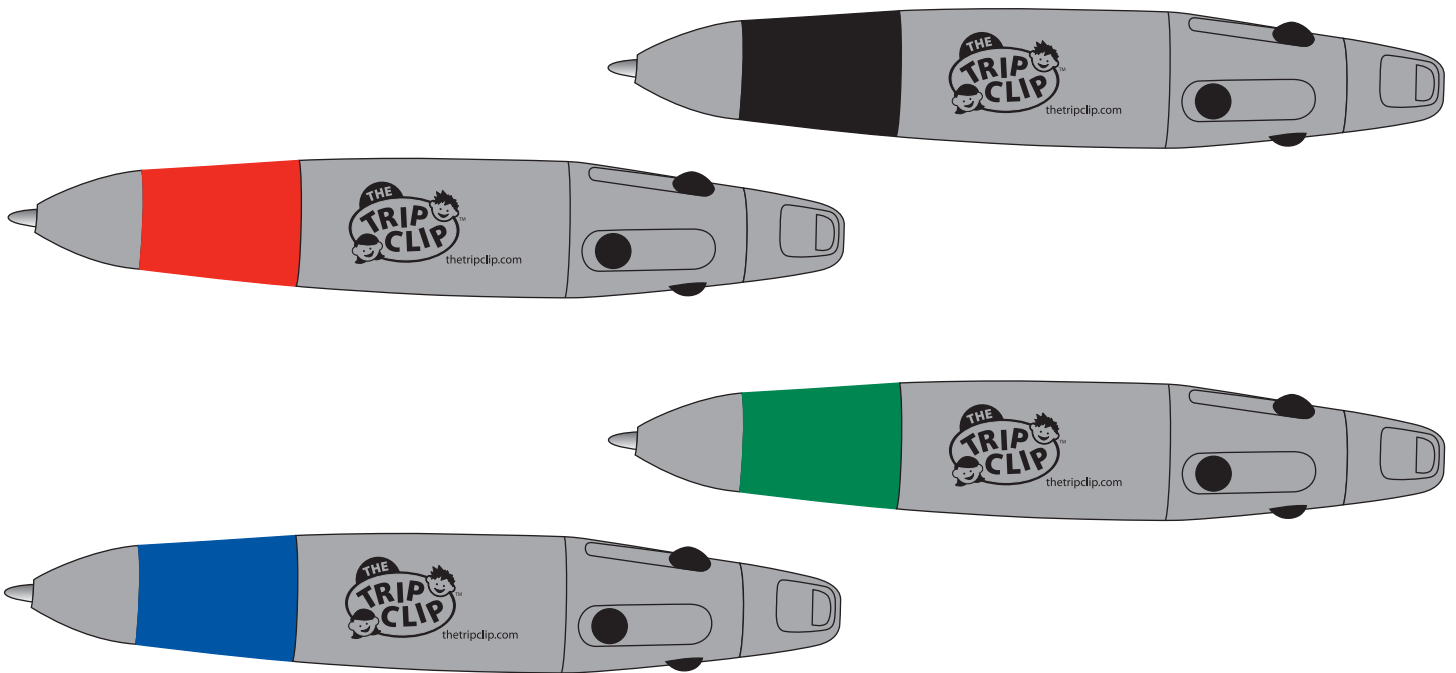

ePROOF

2 Split Rock Drive Suite 11, Cherry Hill, Nj 08003

Telephone: 1-856 424-4818 or 1-800 320-1510

Fax: 1-856 424-5269

Hours of Operation: 9:30 - 5:30 pm Eastern, M - F

Customer Service E-mail: service@garrettspecialties.com

4 Color Bullitt Hang Around Pen

Order Number: 114515

Item Number: 1206-106678

Product Color: (300) Red

(300) Blue

(300) Black

(300) Green

Imprint Color: Black

actual size

IMPORTANT INFORMATION (PLEASE READ)

Please proof carefully for spelling errors, omissions, and layout accuracy. It is your responsibility to correct any errors. Garrett Specialties assumes no responsibility for errors after a proof has been authorized to print. Please note changes or revisions to your proof from your original instructions may cause revision in your ship date. Delays in paper proof approval also may require a change in your schedule ship dates. Occasionally, some fax machines may distort the image. Please pay close attention to numbers.

It is imperative that you view your e-proof and submit your approval and/or changes promptly to maintain your anticipated delivery date.

Please keep in mind that this virtual proof is not a printed sample of your artwork on our product. The size and placement of the artwork may vary from this proof when actually printed on the product. Carefully review the attached proof for verification of copy & layout.

Due to inherent technical differences in color monitors, the imprint colors and product colors depicted in the attached proof will not resemble those in the final product. We make every effort to match requested custom colors, but cannot guarantee a 100% exact match. Imprints are applied using pad or screen inks. These inks are hand mixed as close as possible to the requested color but may vary 2 to 4 shades. For this reason an exact PMS match cannot be guaranteed.

Your order is ON HOLD until we receive an approval from you in reference to your artwork.