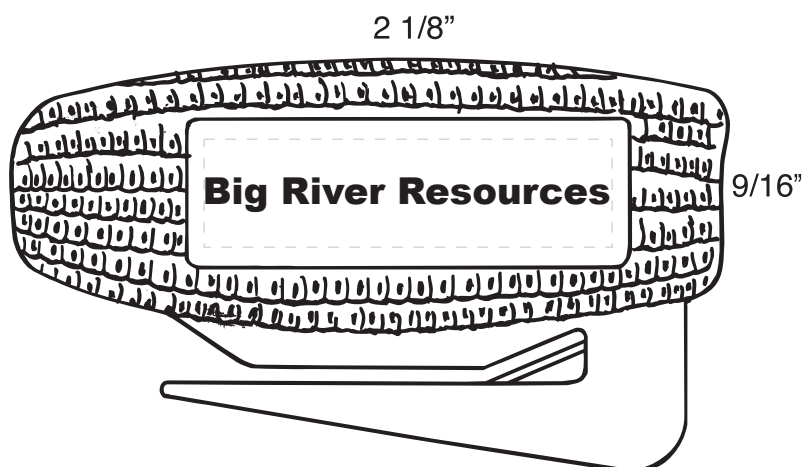

CAREFULLY REVIEW THE ARTWORK ATTACHED.

Corn Plastic Zippy Letter Opener

Order Number: 114501
Item Number: 1215-104347
Product Color: Yellow
Imprint Color: Black

*****IMPORTANT INFORMATION*** (PLEASE READ)**