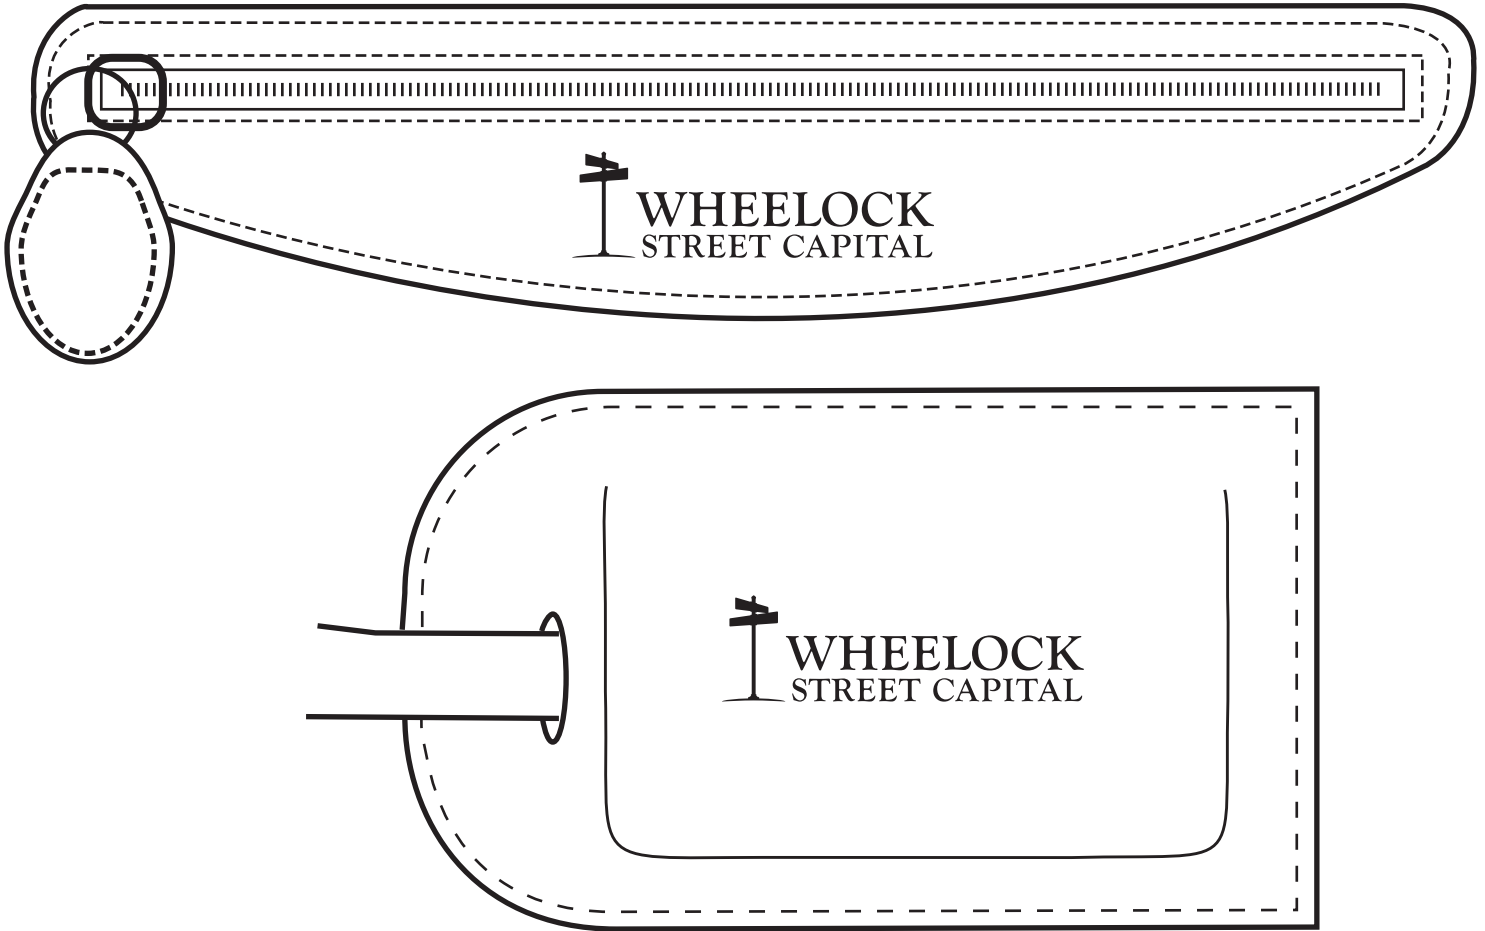

**ePROOF**

**GARRETT SPECIALTIES**  
a promotional product company

2 Split Rock Drive Suite 11, Cherry Hill, NJ 08003  
Telephone: 1-856 424-4818 or 1-800 320-1510

**REVISED**

**Vineyard Cabin Bag**

Order Number: 114426  
Item Number: 1041-106906  
Product Color: Black  
Imprint Color: Green