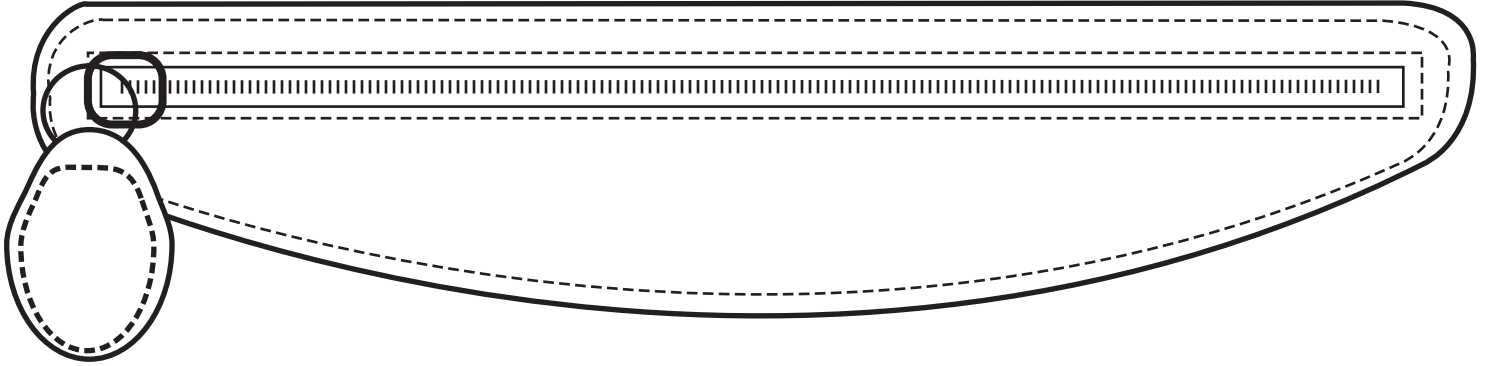

ePROOF

GARRETT SPECIALTIES

a promotional product company

2 Split Rock Drive Suite 11, Cherry Hill, NJ 08003
Telephone: 1-856 424-4818 or 1-800 320-1510

Vineyard Cabin Bag

Order Number: 114426

Item Number: 1041-106906

Product Color: Black

Imprint Color: Green

The illustration shown, is scaled to 50% of the actual size

*****IMPORTANT INFORMATION*** (PLEASE READ)**

Please proof carefully for spelling errors, omissions, and layout accuracy. It is your responsibility to correct any errors. Garrett Specialties assumes no responsibility for errors after a proof has been authorized to print. Please note changes or revisions to your proof from your original instructions may cause revision in your ship date. Delays in paper proof approval also may require a change in your schedule ship dates. Occasionally, some fax machines may distort the image. Please pay close attention to numbers.