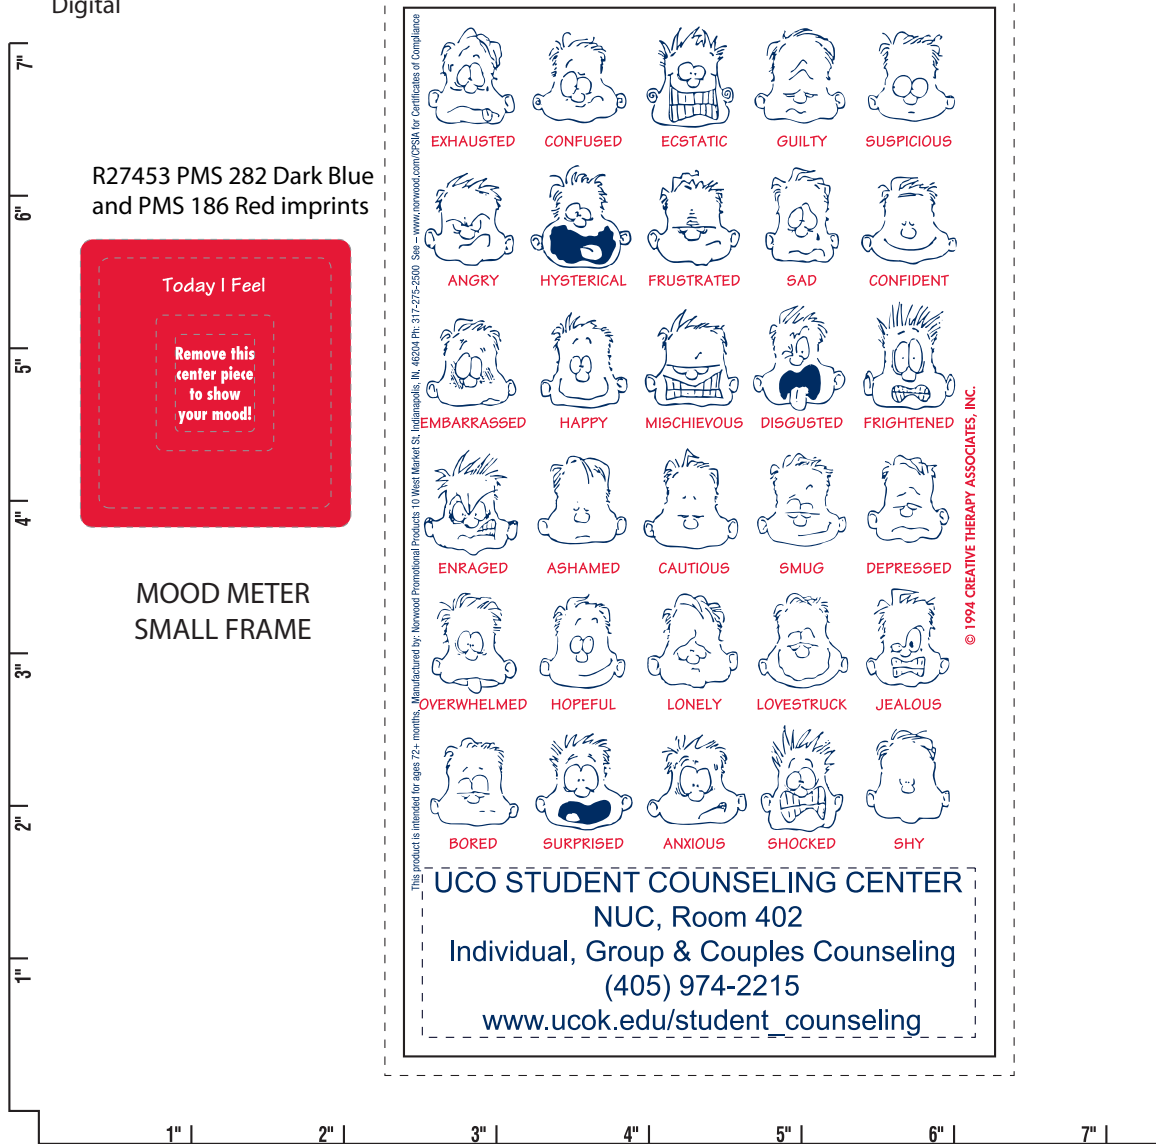

Mood Magnet

Order Number: 114421
Item Number: 1104-100583
Product Color: Red, Dark Blue
Imprint Color: Digital Label

30083 Original Mood Meter - #1 Original Faces
Ad Area: 3-5/8 x 1-1/8 on bottom
Digital

Dashed line represents ad area only, does not print.
The art will print in the color/s listed on this page.

*****IMPORTANT INFORMATION*** (PLEASE READ)**

Please proof carefully for spelling errors, omissions, and layout accuracy. It is your responsibility to correct any errors. Garrett Specialties assumes no responsibility for errors after a proof has been authorized to print. Please note changes or revisions to your proof from your original instructions may cause revision in your ship date. Delays in paper proof approval also may require a change in your schedule ship dates. Occasionally, some fax machines may distort the image. Please pay close attention to numbers.