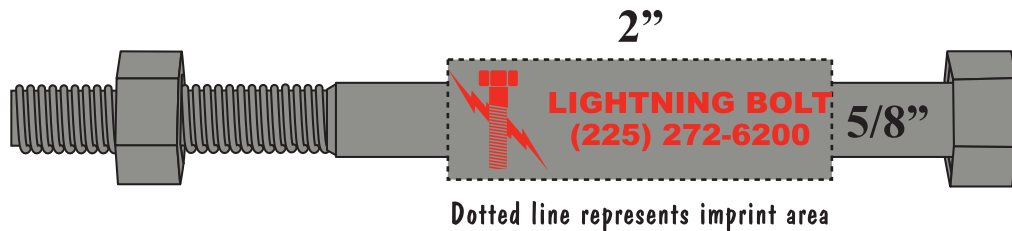

ePROOF

GARRETT SPECIALTIES
a promotional product company

2 Split Rock Drive Suite 11, Cherry Hill, NJ 08003
Telephone: 1-856 424-4818 or 1-800 320-1510

Nut-N-Bolt Pen

Order Number: 114419

Item Number: 1215-105693

Product Color:

Imprint Color: Red 485

IMPORTANT INFORMATION (PLEASE READ)

Please proof carefully for spelling errors, omissions, and layout accuracy. It is your responsibility to correct any errors. Garrett Specialties assumes no responsibility for errors after a proof has been authorized to print. Please note changes or revisions to your proof from your original instructions may cause revision in your ship date. Delays in paper proof approval also may require a change in your schedule ship dates. Occasionally, some fax machines may distort the image. Please pay close attention to numbers.

It is imperative that you view your e-proof and submit your approval and/or changes promptly to maintain your anticipated delivery date.

Please keep in mind that this virtual proof is not a printed sample of your artwork on our product. The size and placement of the artwork may vary from this proof when actually printed on the product. Carefully review the attached proof for verification of copy & layout.

Due to inherent technical differences in color monitors, the imprint colors and product colors depicted in the attached proof will not resemble those in the final product. We make every effort to match requested custom colors, but cannot guarantee a 100% exact match. Imprints are applied using pad or screen inks. These inks are hand mixed as close as possible to the requested color but may vary 2 to 4 shades. For this reason an exact PMS match cannot be guaranteed.

Your order is ON HOLD until we receive an approval from you in reference to your artwork.