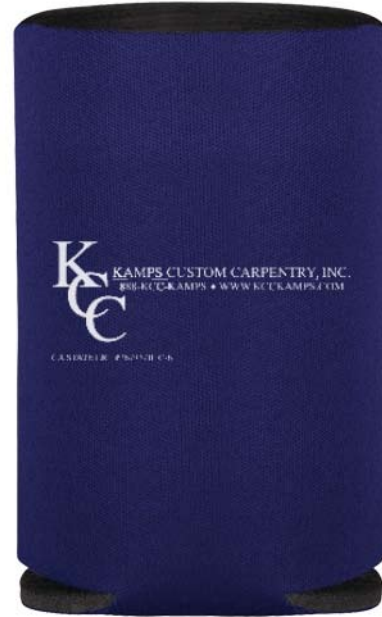

IMPORTANT INFORMATION (PLEASE READ)

Please proof carefully for spelling errors, omissions, and layout accuracy. It is your responsibility to correct any errors. Garrett Specialties assumes no responsibility for errors after a proof has been authorized to print. Please note changes or revisions to your proof from your original instructions may cause revision in your ship date. Delays in paper proof approval also may require a change in your schedule ship dates. Occasionally, some fax machines may distort the image. Please pay close attention to numbers.

It is imperative that you view your e-proof and submit your approval and/or changes promptly to maintain your anticipated delivery date.

Please keep in mind that this virtual proof is not a printed sample of your artwork on our product. The size and placement of the artwork may vary from this proof when actually printed on the product. Carefully review the attached proof for verification of copy & layout.

Due to inherent technical differences in color monitors, the imprint colors and product colors depicted in the attached proof will not resemble those in the final product. We make every effort to match requested custom colors, but cannot guarantee a 100% exact match. Imprints are applied using pad or screen inks. These inks are hand mixed as close as possible to the requested color but may vary 2 to 4 shades. For this reason an exact PMS match cannot be guaranteed.

Your order is ON HOLD until we receive an approval from you in reference to your artwork.