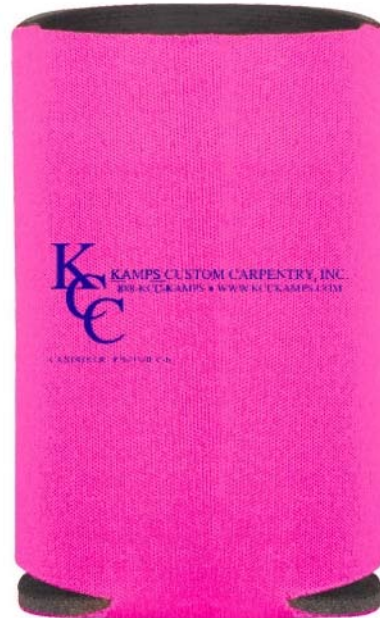

IMPORTANT INFORMATION (PLEASE READ)

Please proof carefully for spelling errors, omissions, and layout accuracy. It is your responsibility to correct any errors. Garrett Specialties assumes no responsibility for errors after a proof has been authorized to print. Please note changes or revisions to your proof from your original instructions may cause revision in your ship date. Delays in paper proof approval also may require a change in your schedule ship dates. Occasionally, some fax machines may distort the image. Please pay close attention to numbers.

It is imperative that you view your e-proof and submit your approval and/or changes promptly to maintain your anticipated delivery date.

Please keep in mind that this virtual proof is not a printed sample of your artwork on our product. The size and placement of the artwork may vary from this proof when actually printed on the product. Carefully review the attached proof for verification of copy & layout.

Due to inherent technical differences in color monitors, the imprint colors and product colors depicted in the attached proof will not resemble those in the final product. We make every effort to match requested custom colors, but cannot guarantee a 100% exact match. Imprints are applied using pad or screen inks. These inks are hand mixed as close as possible to the requested color but may vary 2 to 4 shades. For this reason an exact PMS match cannot be guaranteed.

Your order is ON HOLD until we receive an approval from you in reference to your artwork.