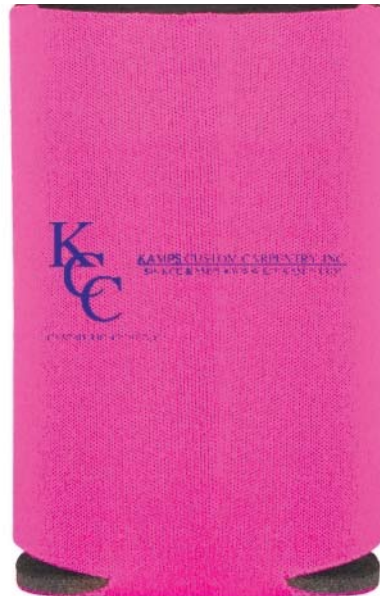

ePROOF

GARRETT SPECIALTIES
a promotional product company

2 Split Rock Drive Suite 11, Cherry Hill, NJ 08003
Telephone: 1-856 424-4818 or 1-800 320-1510

Collapsible Koozie

Order Number: 114414
Item Number: 1086-101194
Product Color: 250 Navy, 250 Pink
Imprint Color: White on Navy
Navy Blue 281 on Pink

Imprint Area 2.5" H x 3" W
Front

Some lettering had to be increased in size in order to print

Blue Dotted Line Does Not Print

*****IMPORTANT INFORMATION*** (PLEASE READ)**

Please proof carefully for spelling errors, omissions, and layout accuracy. It is your responsibility to correct any errors. Garrett Specialties assumes no responsibility for errors after a proof has been authorized to print. Please note changes or revisions to your proof from your original instructions may cause revision in your ship date. Delays in paper proof approval also may require a change in your schedule ship dates. Occasionally, some fax machines may distort the image. Please pay close attention to numbers.