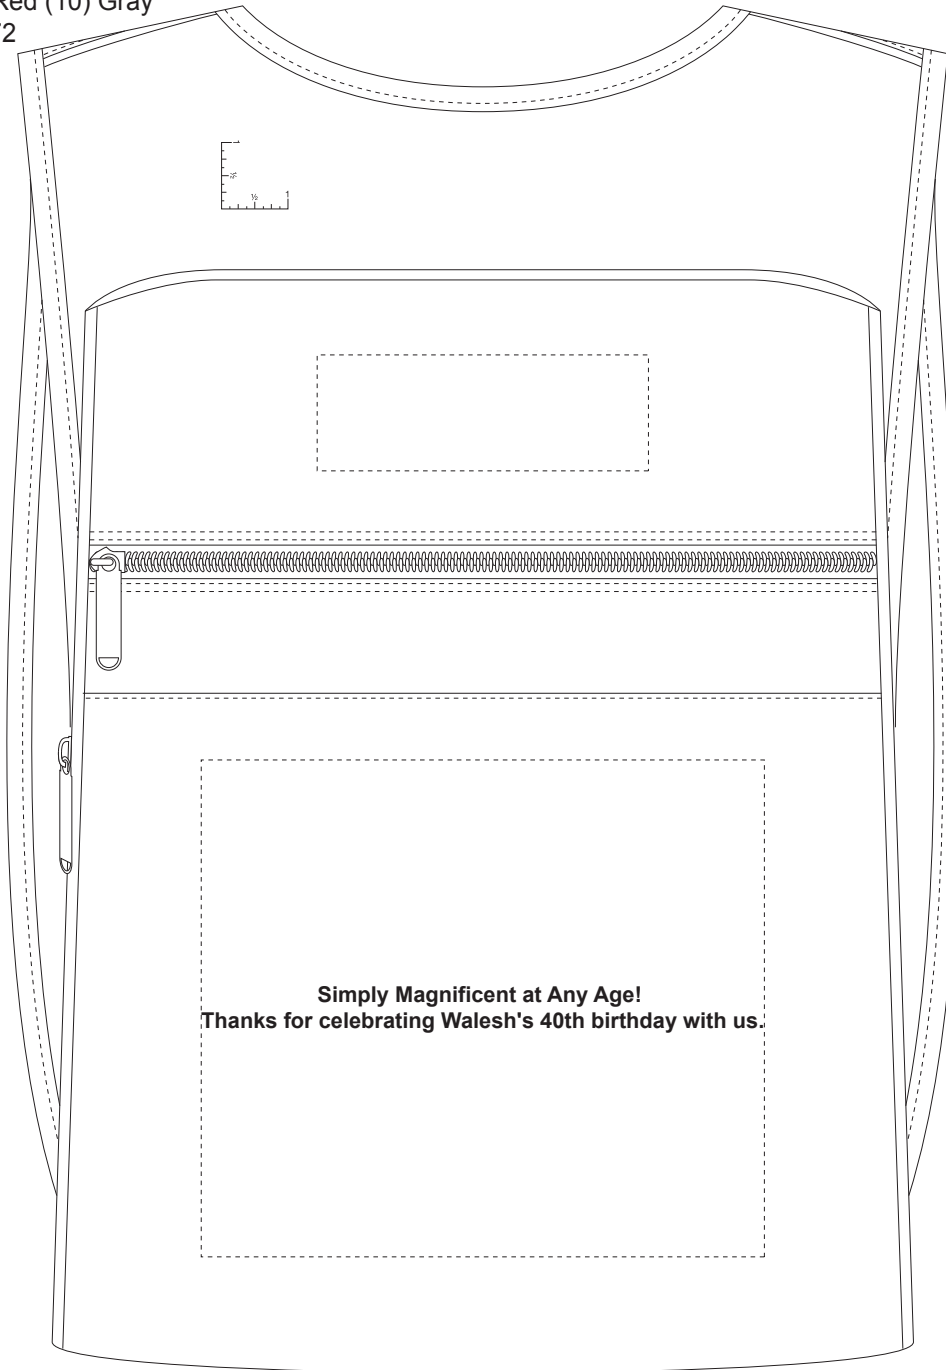

ePROOF

GARRETT SPECIALTIES

a promotional product company

2 Split Rock Drive Suite 11, Cherry Hill, NJ 08003
Telephone: 1-856 424-4818 or 1-800 320-1510

Metropolitan Backpack

Order Number: 114396

Item Number: 1135-105517

Product Color: 30) Olive (10) Red (10) Gray

Imprint Color: Metallic Gold 872

*****IMPORTANT INFORMATION*** (PLEASE READ)**

Please proof carefully for spelling errors, omissions, and layout accuracy. It is your responsibility to correct any errors. Garrett Specialties assumes no responsibility for errors after a proof has been authorized to print. Please note changes or revisions to your proof from your original instructions may cause revision in your ship date. Delays in paper proof approval also may require a change in your schedule ship dates. Occasionally, some fax machines may distort the image. Please pay close attention to numbers.

It is imperative that you view your e-proof and submit your approval and/or changes promptly to maintain your anticipated delivery date.

Please keep in mind that this virtual proof is not a printed sample of your artwork on our product. The size and placement of the artwork may vary from this proof when actually printed on the product. Carefully review the attached proof for verification of copy & layout.

Due to inherent technical differences in color monitors, the imprint colors and product colors depicted in the attached proof will not resemble those in the final product. We make every effort to match requested custom colors, but cannot guarantee a 100% exact match. Imprints are applied using pad or screen inks. These inks are hand mixed as close as possible to the requested color but may vary 2 to 4 shades. For this reason an exact PMS match cannot be guaranteed.

Your order is ON HOLD until we receive an approval from you in reference to your artwork.