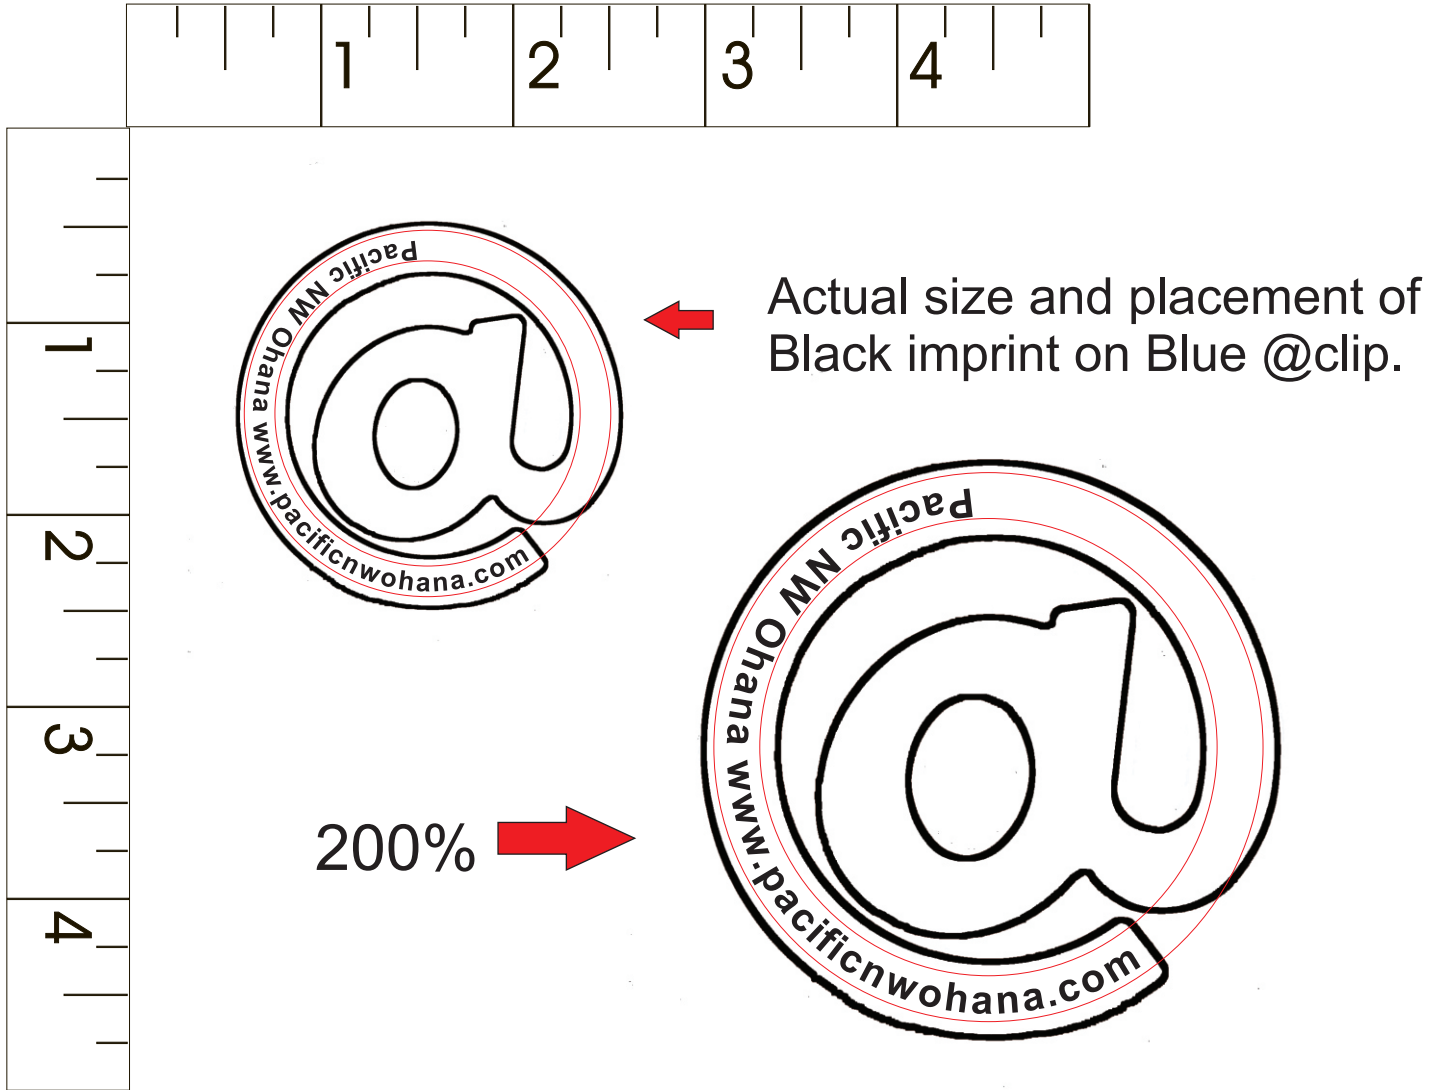

At Sign @ Paper Clip

Order Number: 114355
Item Number: 1280-104710
Product Color: Translucent Blue
Imprint Color: Black

*****IMPORTANT INFORMATION*** (PLEASE READ)**

Please proof carefully for spelling errors, omissions, and layout accuracy. It is your responsibility to correct any errors. Garrett Specialties assumes no responsibility for errors after a proof has been authorized to print. Please note changes or revisions to your proof from your original instructions may cause revision in your ship date. Delays in paper proof approval also may require a change in your schedule ship dates. Occasionally, some fax machines may distort the image. Please pay close attention to numbers.

It is imperative that you view your e-proof and submit your approval and/or changes promptly to maintain your anticipated delivery date.

Please keep in mind that this virtual proof is not a printed sample of your artwork on our product. The size and placement of the artwork may vary from this proof when actually printed on the product. Carefully review the attached proof for verification of copy & layout.