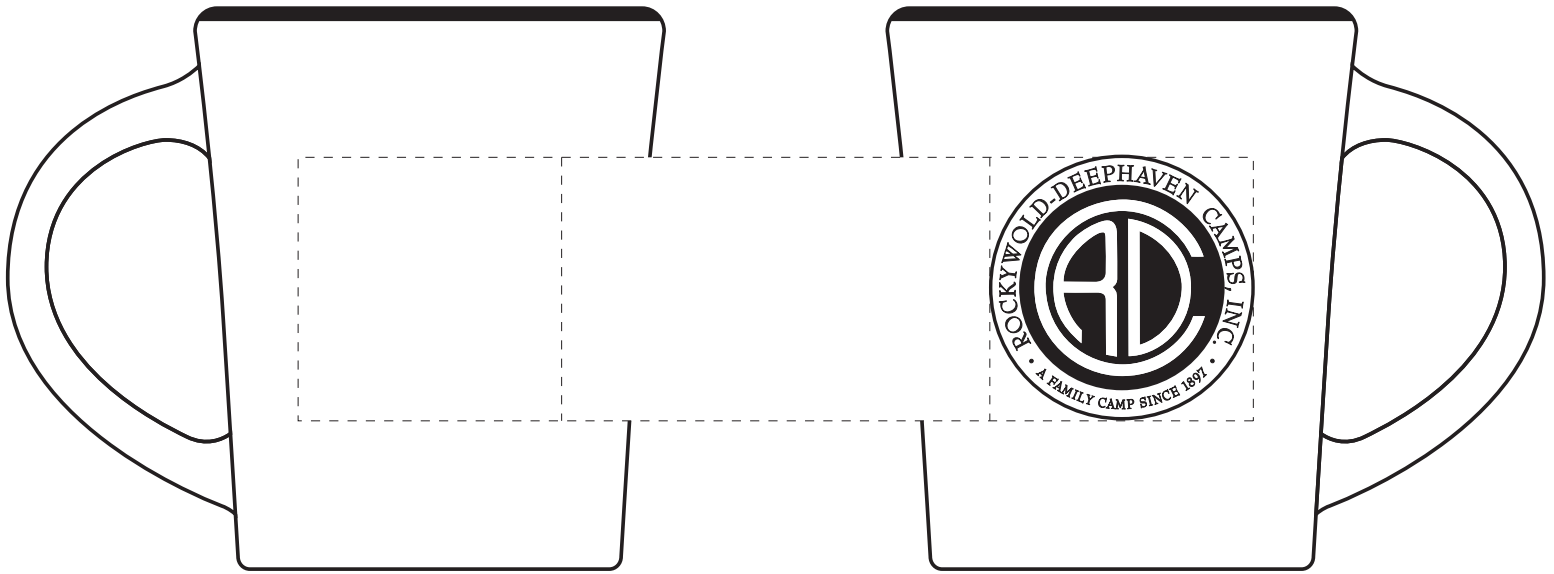

Product Color: Blue

Imprint Color: Black

*****IMPORTANT INFORMATION*** (PLEASE READ)**

Please proof carefully for spelling errors, omissions, and layout accuracy. It is your responsibility to correct any errors. Garrett Specialties assumes no responsibility for errors after a proof has been authorized to print. Please note changes or revisions to your proof from your original instructions may cause revision in your ship date. Delays in paper proof approval also may require a change in your schedule ship dates. Occasionally, some fax machines may distort the image. Please pay close attention to numbers.