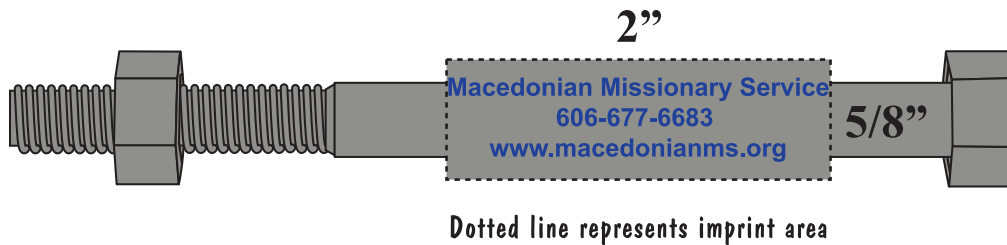

ePROOF

GARRETT SPECIALTIES
a promotional product company

2 Split Rock Drive Suite 11, Cherry Hill, NJ 08003
Telephone: 1-856 424-4818 or 1-800 320-1510

Nut-N-Bolt Pen

Order Number: 114321

Item Number: 1215-105693

Product Color: Stock

Imprint Color: Blue 286

IMPORTANT INFORMATION (PLEASE READ)

Please proof carefully for spelling errors, omissions, and layout accuracy. It is your responsibility to correct any errors. Garrett Specialties assumes no responsibility for errors after a proof has been authorized to print. Please note changes or revisions to your proof from your original instructions may cause revision in your ship date. Delays in paper proof approval also may require a change in your schedule ship dates. Occasionally, some fax machines may distort the image. Please pay close attention to numbers.

It is imperative that you view your e-proof and submit your approval and/or changes promptly to maintain your anticipated delivery date.

Please keep in mind that this virtual proof is not a printed sample of your artwork on our product. The size and placement of the artwork may vary from this proof when actually printed on the product. Carefully review the attached proof for verification of copy & layout.

Due to inherent technical differences in color monitors, the imprint colors and product colors depicted in the attached proof will not resemble those in the final product. We make every effort to match requested custom colors, but cannot guarantee a 100% exact match. Imprints are applied using pad or screen inks. These inks are hand mixed as close as possible to the requested color but may vary 2 to 4 shades. For this reason an exact PMS match cannot be guaranteed.

Your order is ON HOLD until we receive an approval from you in reference to your artwork.