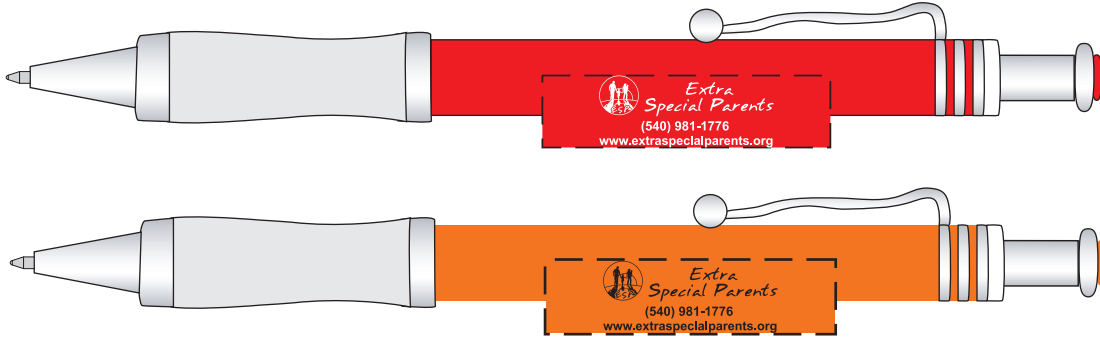

### Curly Clip With Grip

Order Number: 114271

Item Number: 1087-300895

Product Color: 500 - Red, 500 - Orange

Imprint Color: White on Red pen, Black on Orange pen

0.9087 in	100% LOGO WIDTH: <u>23.081 mm</u>
0.375 in	LOGO HEIGHT: <u>9.525 mm</u>
	Logo at 1:1 size <100% actual size