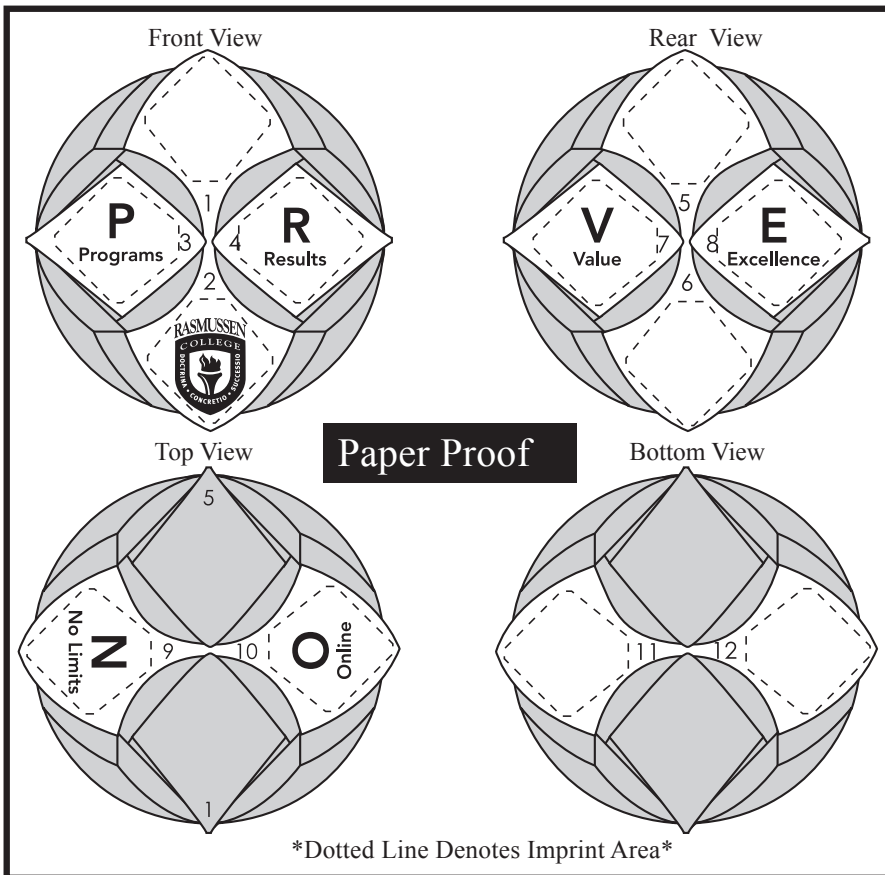

Namen of Product

Order Number: 114234
Item Number: 1044-100588
Product Color: See below
Imprint Color: See below

Puzzle Ball

The actual imprint area of each piece

3/4" across
x 3/4" high

Notes: _____

Dotted Line Denotes Imprint Area