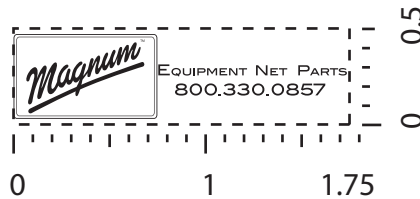

ePROOF

GARRETT SPECIALTIES

a promotional product company

2 Split Rock Drive Suite 11, Cherry Hill, NJ 08003
Telephone: 1-856 424-4818 or 1-800 320-1510

Aries Pen

Order Number: 114189
Item Number: 1097-300706
Product Color: Black
Imprint Color: Silver 877

Tagline under logo was too small to print

Artwork shown @ 100%
Dotted line is for FPO (FOR POSITION ONLY)
to show imprint area

*****IMPORTANT INFORMATION*** (PLEASE READ)**

Please proof carefully for spelling errors, omissions, and layout accuracy. It is your responsibility to correct any errors. Garrett Specialties assumes no responsibility for errors after a proof has been authorized to print. Please note changes or revisions to your proof from your original instructions may cause revision in your ship date. Delays in paper proof approval also may require a change in your schedule ship dates. Occasionally, some fax machines may distort the image. Please pay close attention to numbers.