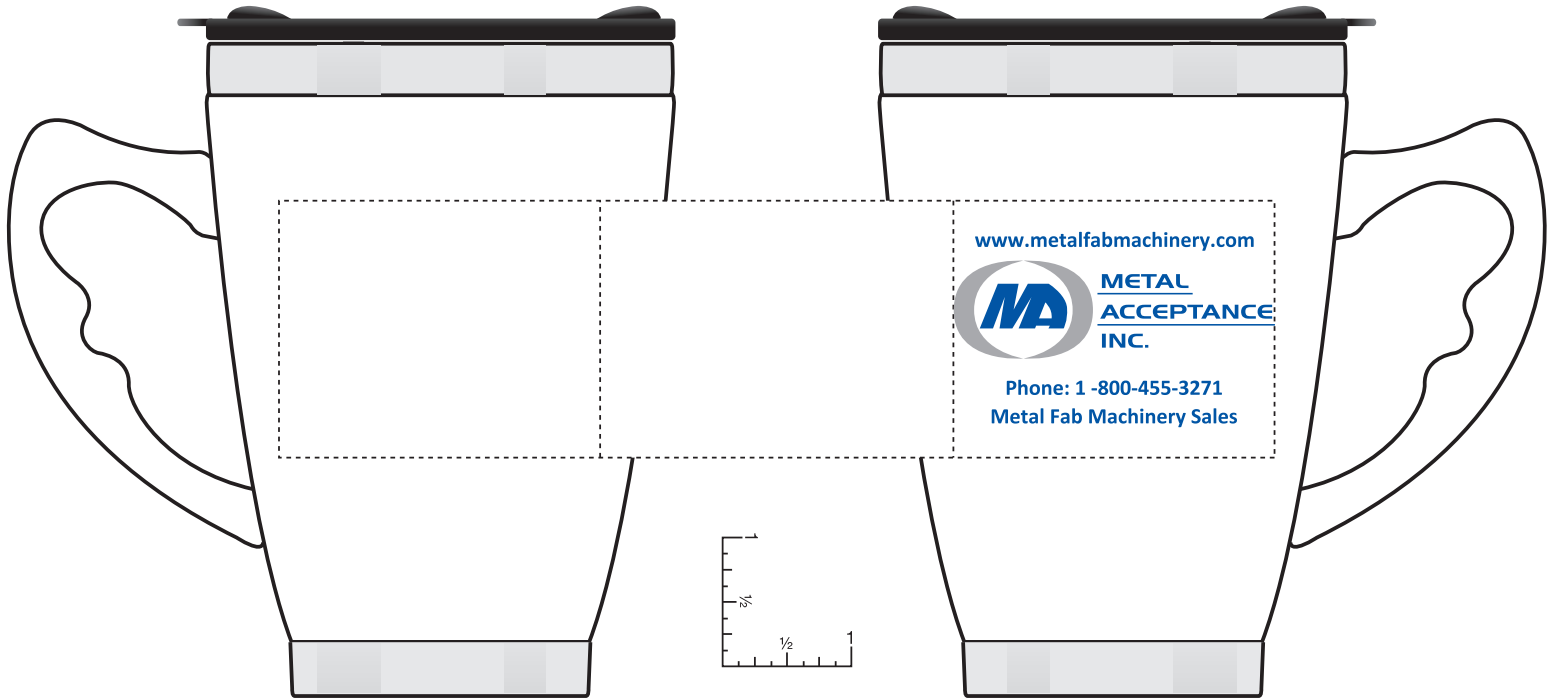

ePROOF

GARRETT SPECIALTIES

a promotional product company

2 Split Rock Drive Suite 11, Cherry Hill, NJ 08003
Telephone: 1-856 424-4818 or 1-800 320-1510

Primo Mug - 14 oz

Order Number: 114085

Item Number: 1086-102667

Product Color: White

Imprint Color: Metallic Silver 877, Reflex Blue

Imprint Area: 2-1/2"w x 2"h
Minimum Line Weight: .6 pos. / .6 neg.
20-60% Halftone @ 38lpi

*****IMPORTANT INFORMATION*** (PLEASE READ)**