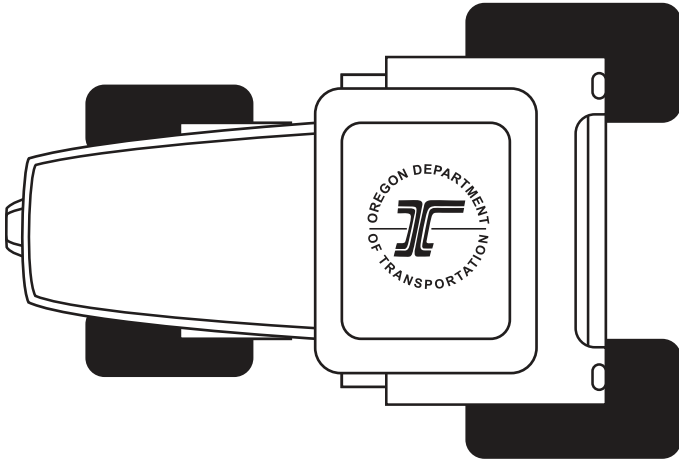

## Tractor Stress Ball

Order Number: 114026

Item Number: 1279-107390

Product Color:

Imprint Color: Black

200% View