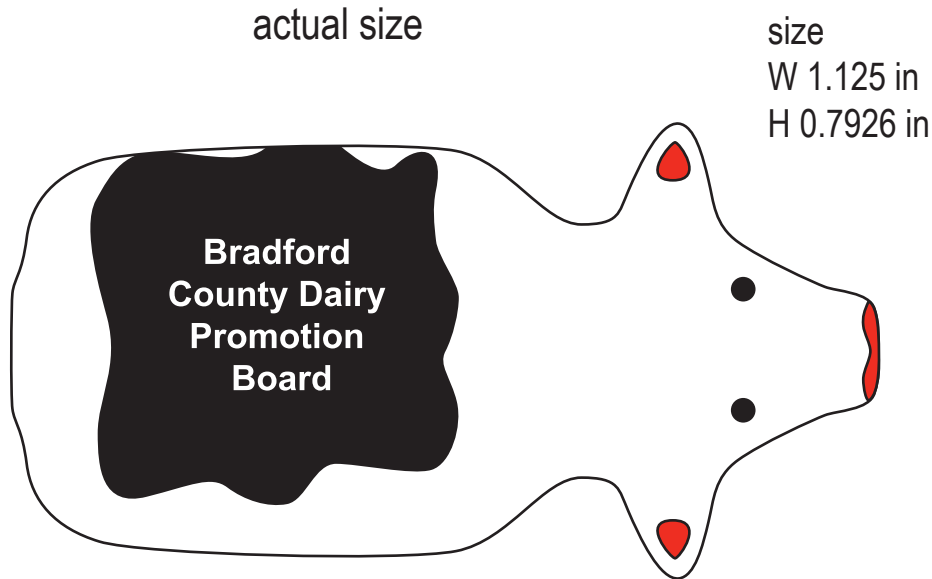

## **Cow Stress Reliever**

Order Number: 114002

Item Number: 1206-104842

Product Color: Cow

Imprint Color: White, Pad print on the top