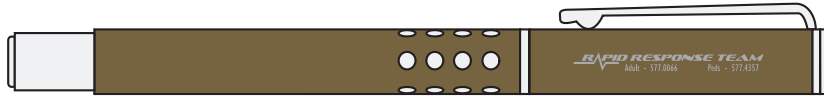

Lindon Rollerball Pen

Order Number: 113939
Item Number: 1202-103547
Product Color: Gunmetal
Imprint Color: laser engraved

Product shown is for illustration purposes. Actual product color may differ

PLEASE INDICATE WHICH OPTION YOU APPROVE.

ORIGINAL

SCALE: ENLARGED

RAPID RESPONSE TEAM
Adult - 577.0066 Peds - 577.4357

TEXT WILL BE DIFFICULT TO READ
DUE TO SMALL FONT SIZE.

ITEM# BA600G
IMPRINT METHOD: LASER
QTY - 500

OPTION 2

SCALE: ENLARGED

RAPID RESPONSE TEAM
Adult - 577.0066 Peds - 577.4357