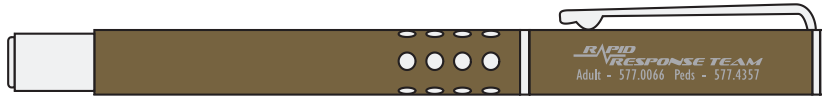

RAPID RESPONSE TEAM
Adult - 577.0066 Peds - 577.4357

ITEM# BA600G
IMPRINT METHOD: LASER
QTY - 500

IMPORTANT INFORMATION (PLEASE READ)

Please proof carefully for spelling errors, omissions, and layout accuracy. It is your responsibility to correct any errors. Garrett Specialties assumes no responsibility for errors after a proof has been authorized to print. Please note changes or revisions to your proof from your original instructions may cause revision in your ship date. Delays in paper proof approval also may require a change in your schedule ship dates. Occasionally, some fax machines may distort the image. Please pay close attention to numbers.

It is imperative that you view your e-proof and submit your approval and/or changes promptly to maintain your anticipated delivery date.

Please keep in mind that this virtual proof is not a printed sample of your artwork on our product. The size and placement of the artwork may vary from this proof when actually printed on the product. Carefully review the attached proof for verification of copy & layout.

Due to inherent technical differences in color monitors, the imprint colors and product colors depicted in the attached proof will not resemble those in the final product. We make every effort to match requested custom colors, but cannot guarantee a 100% exact match. Imprints are applied using pad or screen inks. These inks are hand mixed as close as possible to the requested color but may vary 2 to 4 shades. For this reason an exact PMS match cannot be guaranteed.

Your order is ON HOLD until we receive an approval from you in reference to your artwork.