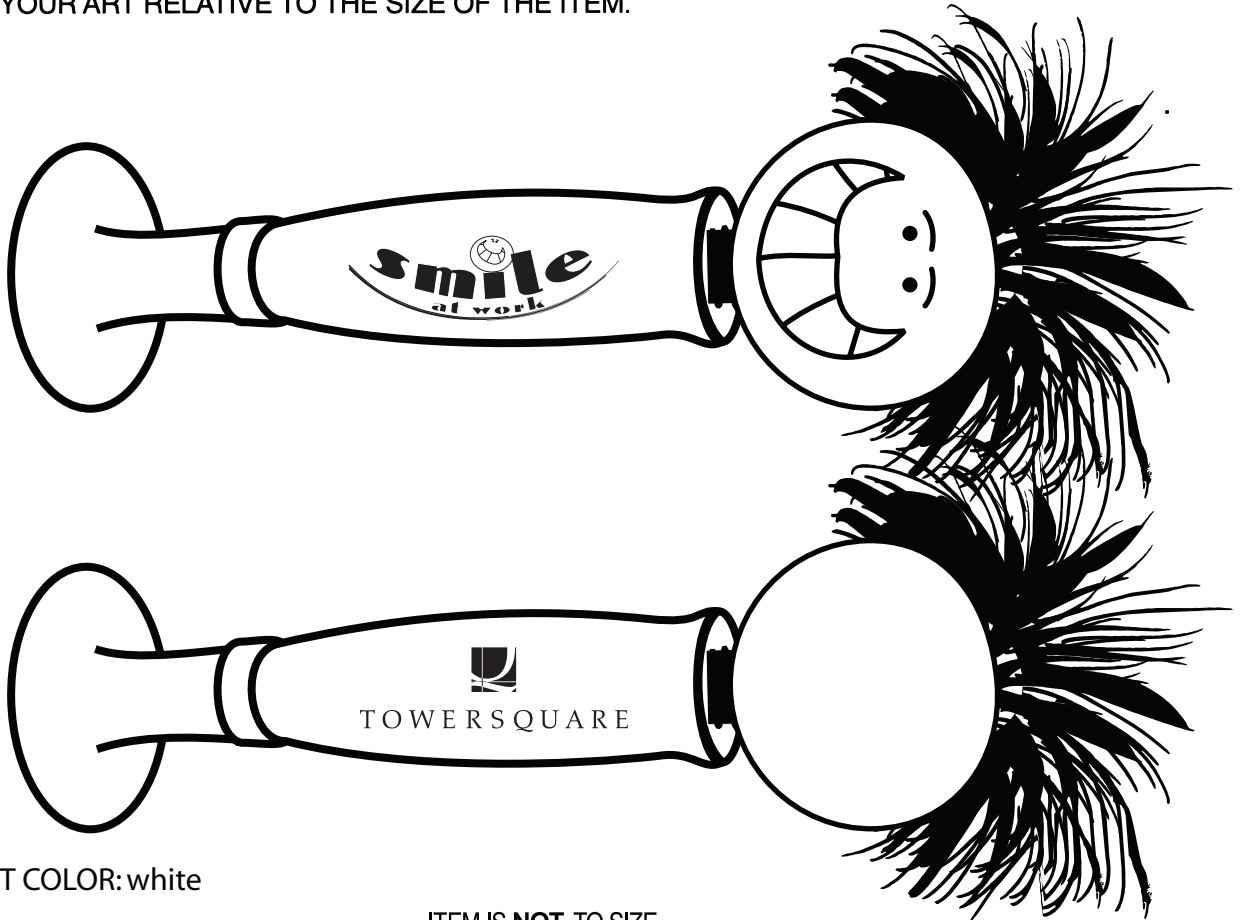

## Smile at Work Goofy Group Pen and Pad Set

Order Number: 113932

Item Number: 1070-106829

Product Color: Stock

Imprint Color: White

THIS MOCKUP SHOWS THE APPROXIMATE SIZE AND PLACEMENT  
OF YOUR ART RELATIVE TO THE SIZE OF THE ITEM.